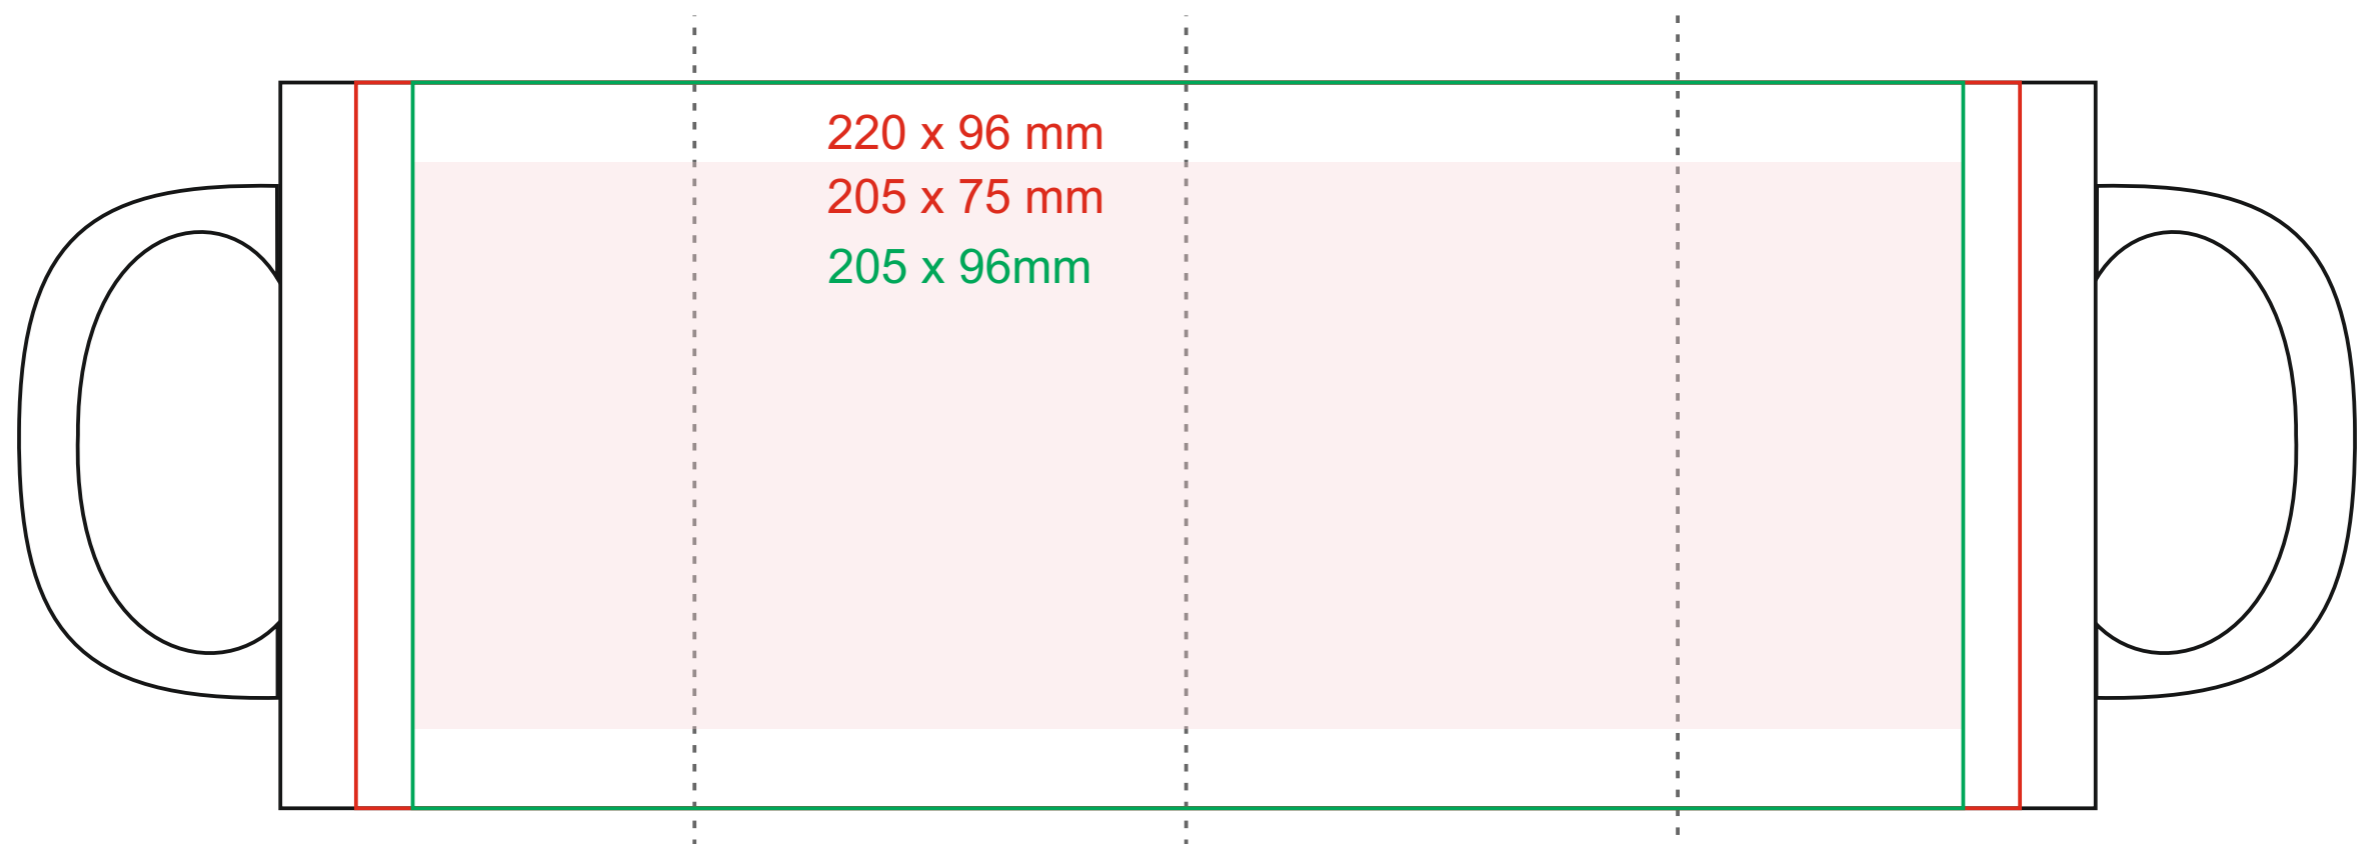

# Tomek Art. Duo Solid

300 ml / h: 96 mm / Ø 82 mm

[How to prepare print material](#)

meaning

- Master Sublimation
- Project with small elements (safe area printing for small elements and texts)
- Smart Sublimation