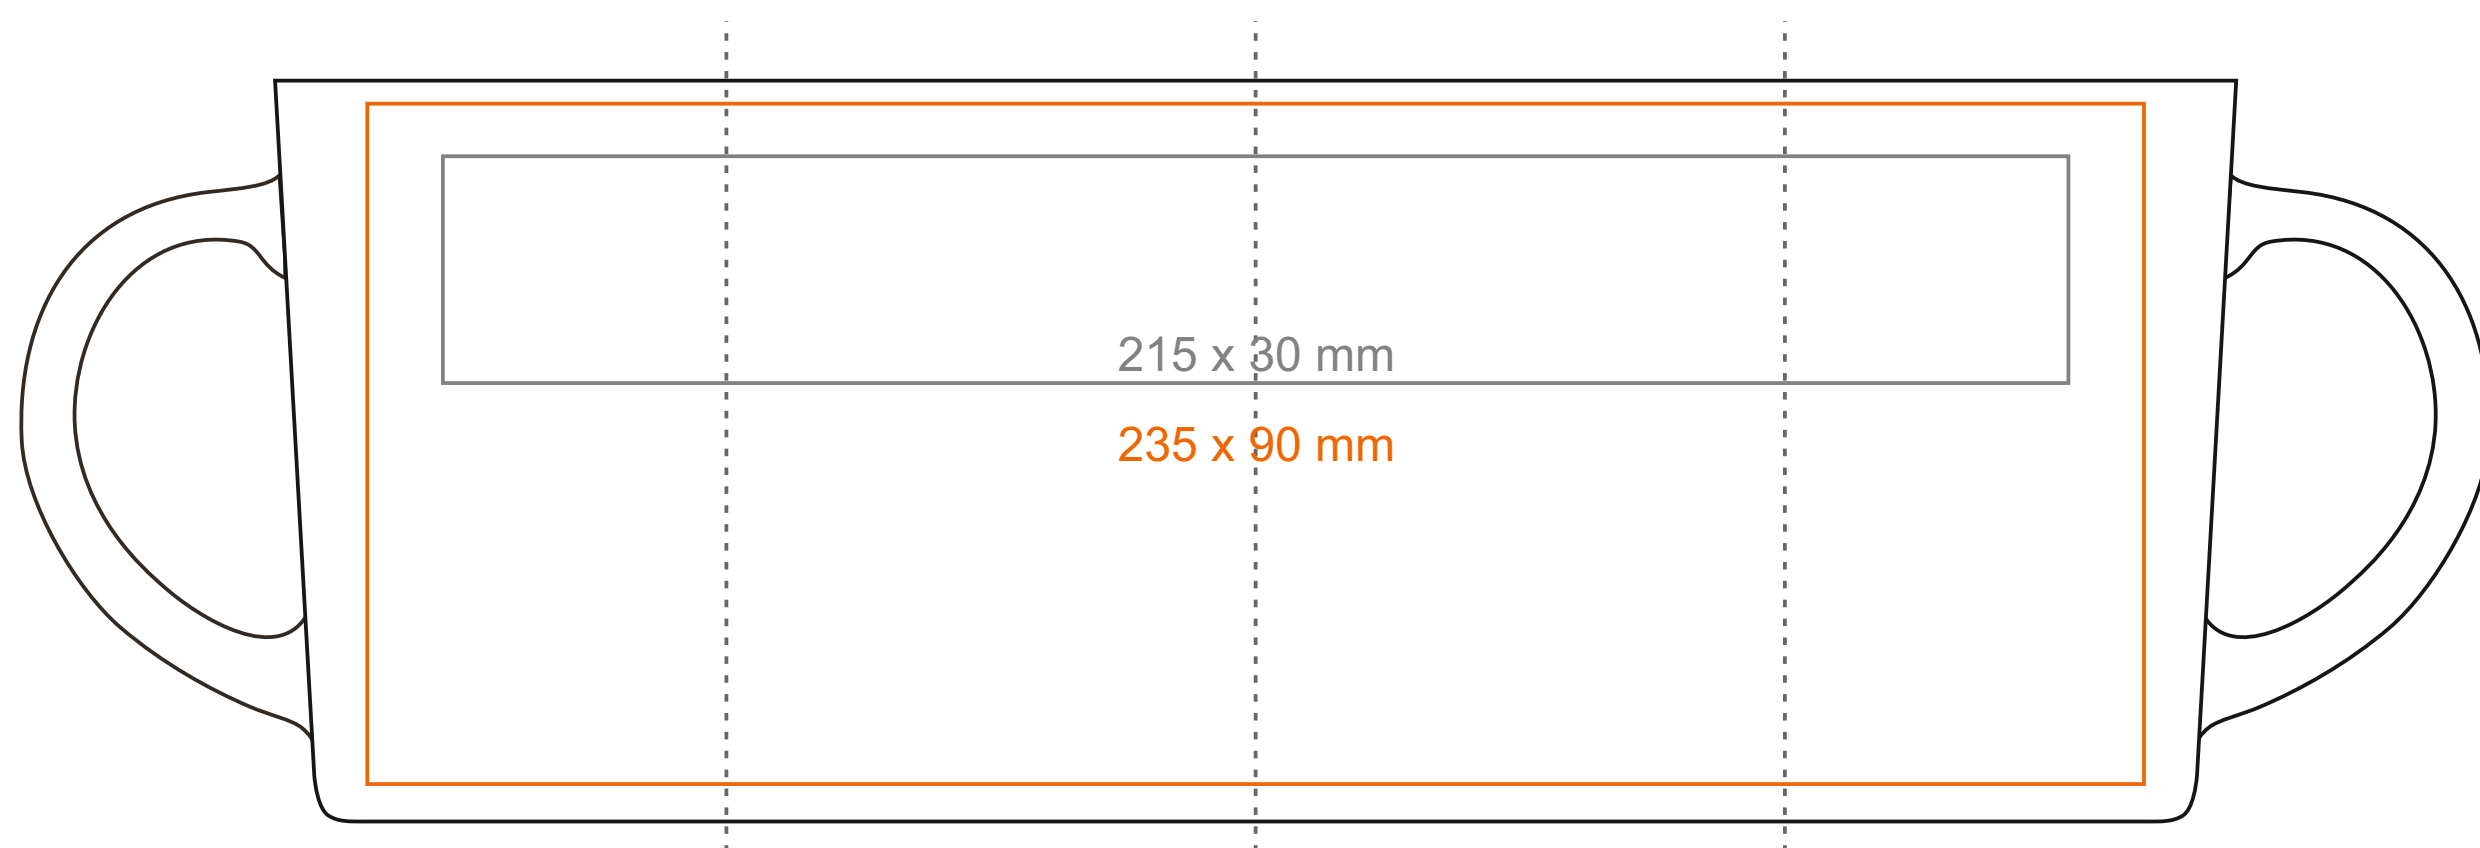

M_547 Berg

380 ml / h: 98 mm / Ø 94 mm

- Imprint on the handle - 80 x 12 mm
- Imprint on the inside - 50 x 20 mm
- Imprint on the bottom inside - Ø 40 mm
- Imprint on the bottom outside - Ø 45 mm

*In the case of projects for transfer print running outside of the standard print area, please contact our sales department.

[How to prepare print material](#)

meaning

- Transfer Print
- Sensitive Touch
- Direct Print