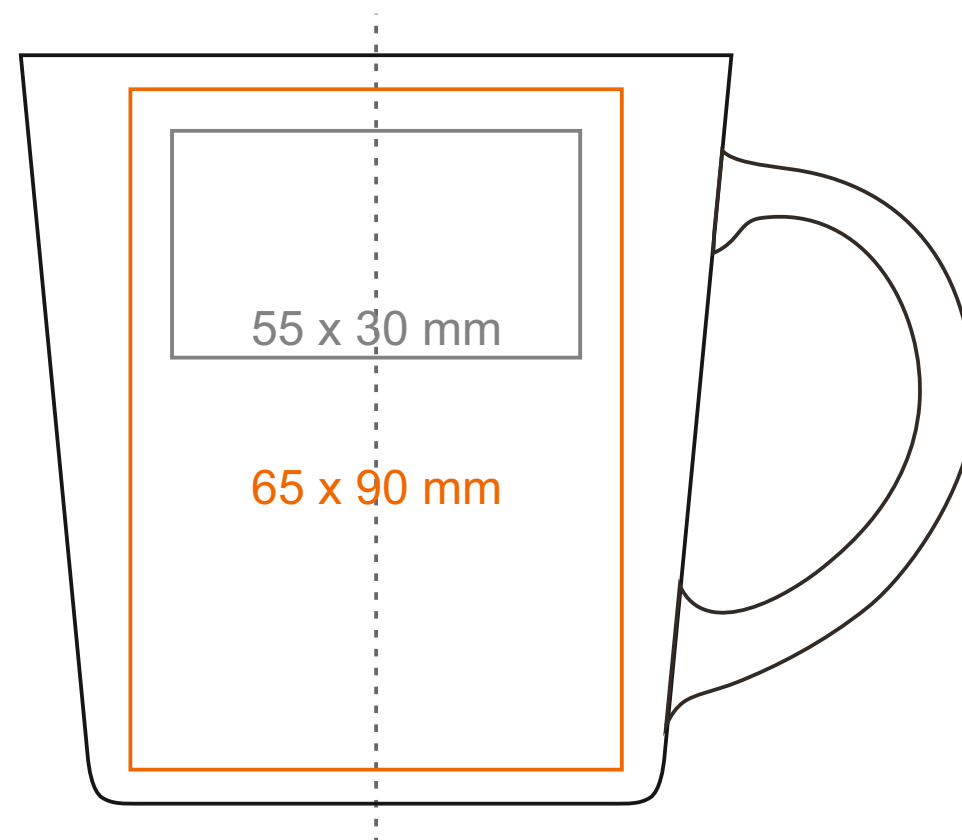

M_547 Berg

380 ml / h: 98 mm / Ø 94 mm

- Imprint on the handle - 80 x 12 mm
- Imprint on the inside - 50 x 20 mm
- Imprint on the bottom inside - Ø 40 mm
- Imprint on the bottom outside - Ø 45 mm

*In the case of projects for transfer print running outside of the standard print area, please contact our sales department.

[How to prepare print material](#)

meaning

- Transfer Print
- Sensitive Touch
- Direct Print