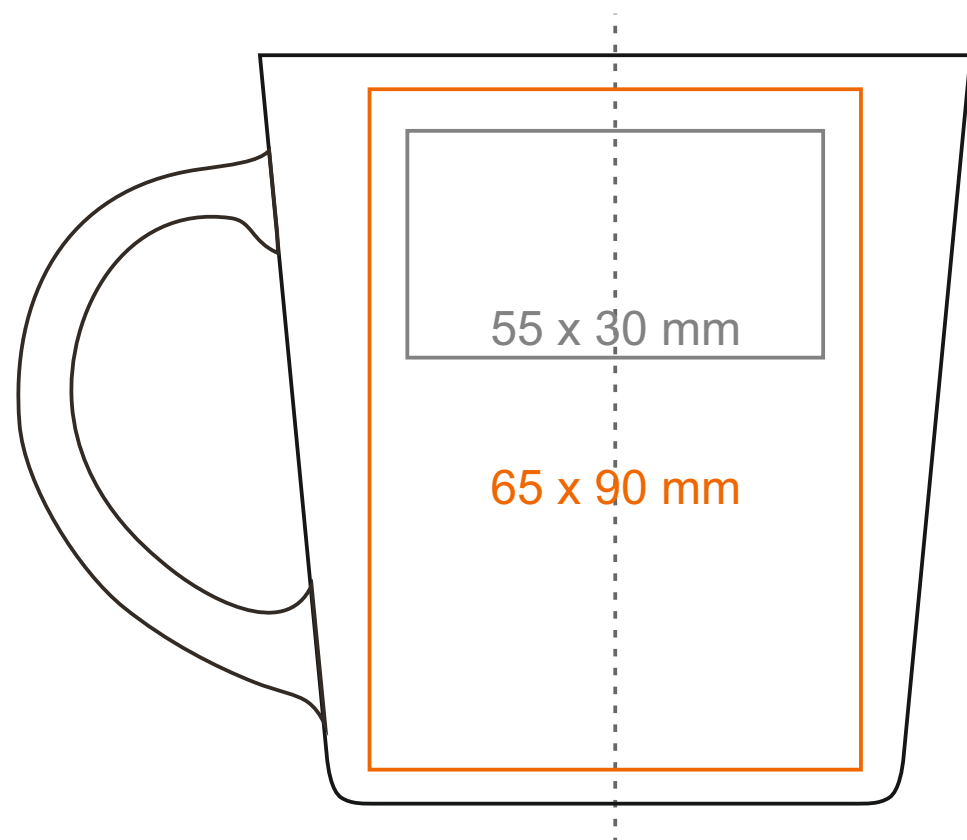

M_547 Berg

380 ml / h: 98 mm / Ø 94 mm

- Imprint on the handle - 80 x 12 mm
- Imprint on the inside - 50 x 20 mm
- Imprint on the bottom inside - Ø 40 mm
- Imprint on the bottom outside - Ø 45 mm

*In the case of projects for transfer print running outside of the standard print area, please contact our sales department.

[How to prepare print material](#)

meaning

- Transfer Print
- Sensitive Touch
- Direct Print