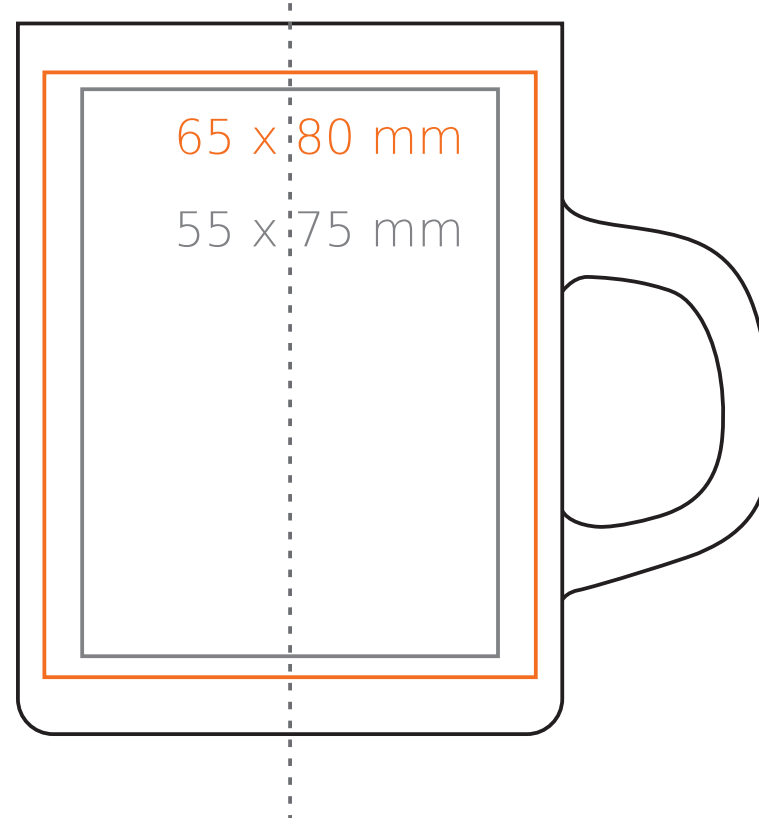

M/129 Cactus

250 ml / h: 94 mm / Ø 72mm

- Imprint on the handle
- Imprint on the inside
- Imprint on the bottom inside
- Imprint on the bottom outside

*In the case of projects for transfer print running outside of the standard print area, please contact our sales department.

[How to prepare print material](#)

meaning

- Transfer Print
- Sensitive Touch
- Direct Print