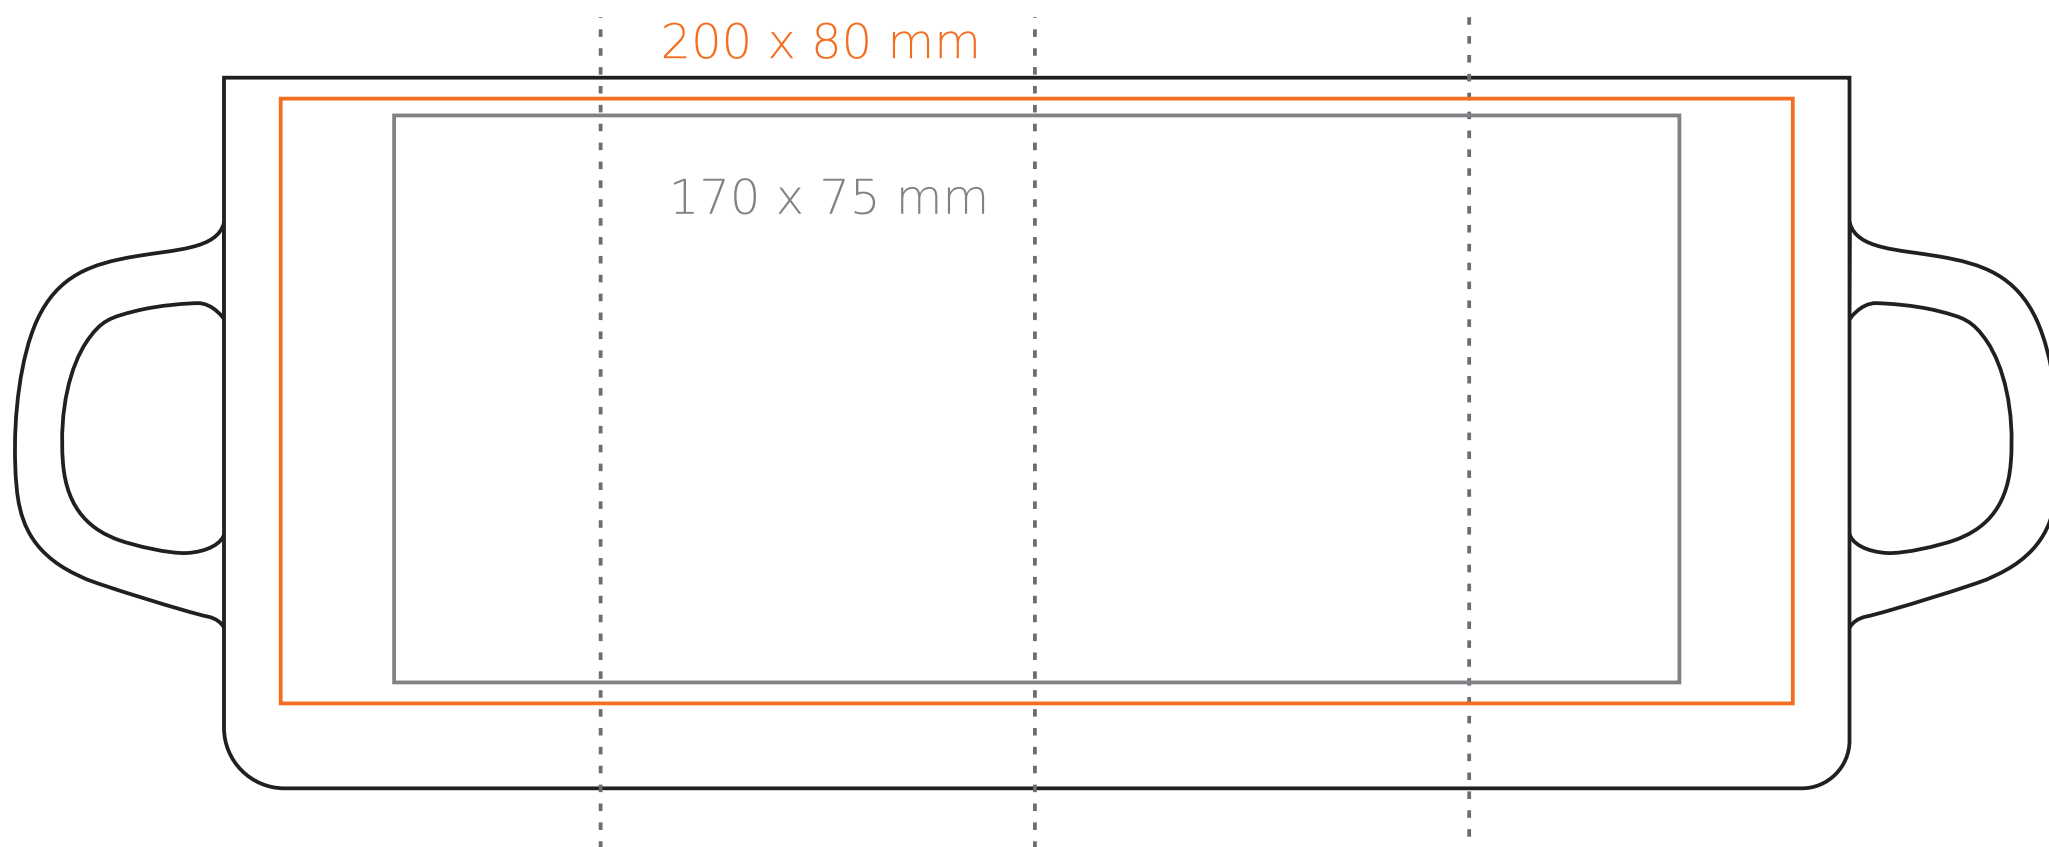

M/129 Cactus

250 ml / h: 94 mm / Ø 72mm

- Imprint on the handle
- Imprint on the inside
- Imprint on the bottom inside
- Imprint on the bottom outside

*In the case of projects for transfer print running outside of the standard print area, please contact our sales department.

[How to prepare print material](#)

meaning

- Transfer Print
- Sensitive Touch
- Direct Print