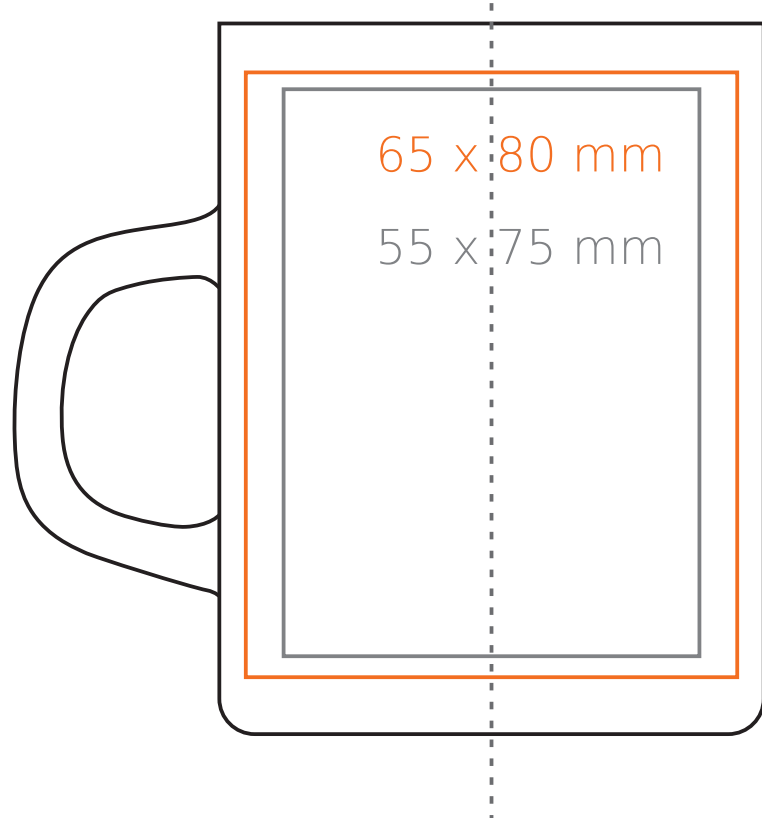

M/129 Cactus

250 ml / h: 94 mm / Ø 72mm

- Imprint on the handle
- Imprint on the inside
- Imprint on the bottom inside
- Imprint on the bottom outside

*In the case of projects for transfer print running outside of the standard print area, please contact our sales department.