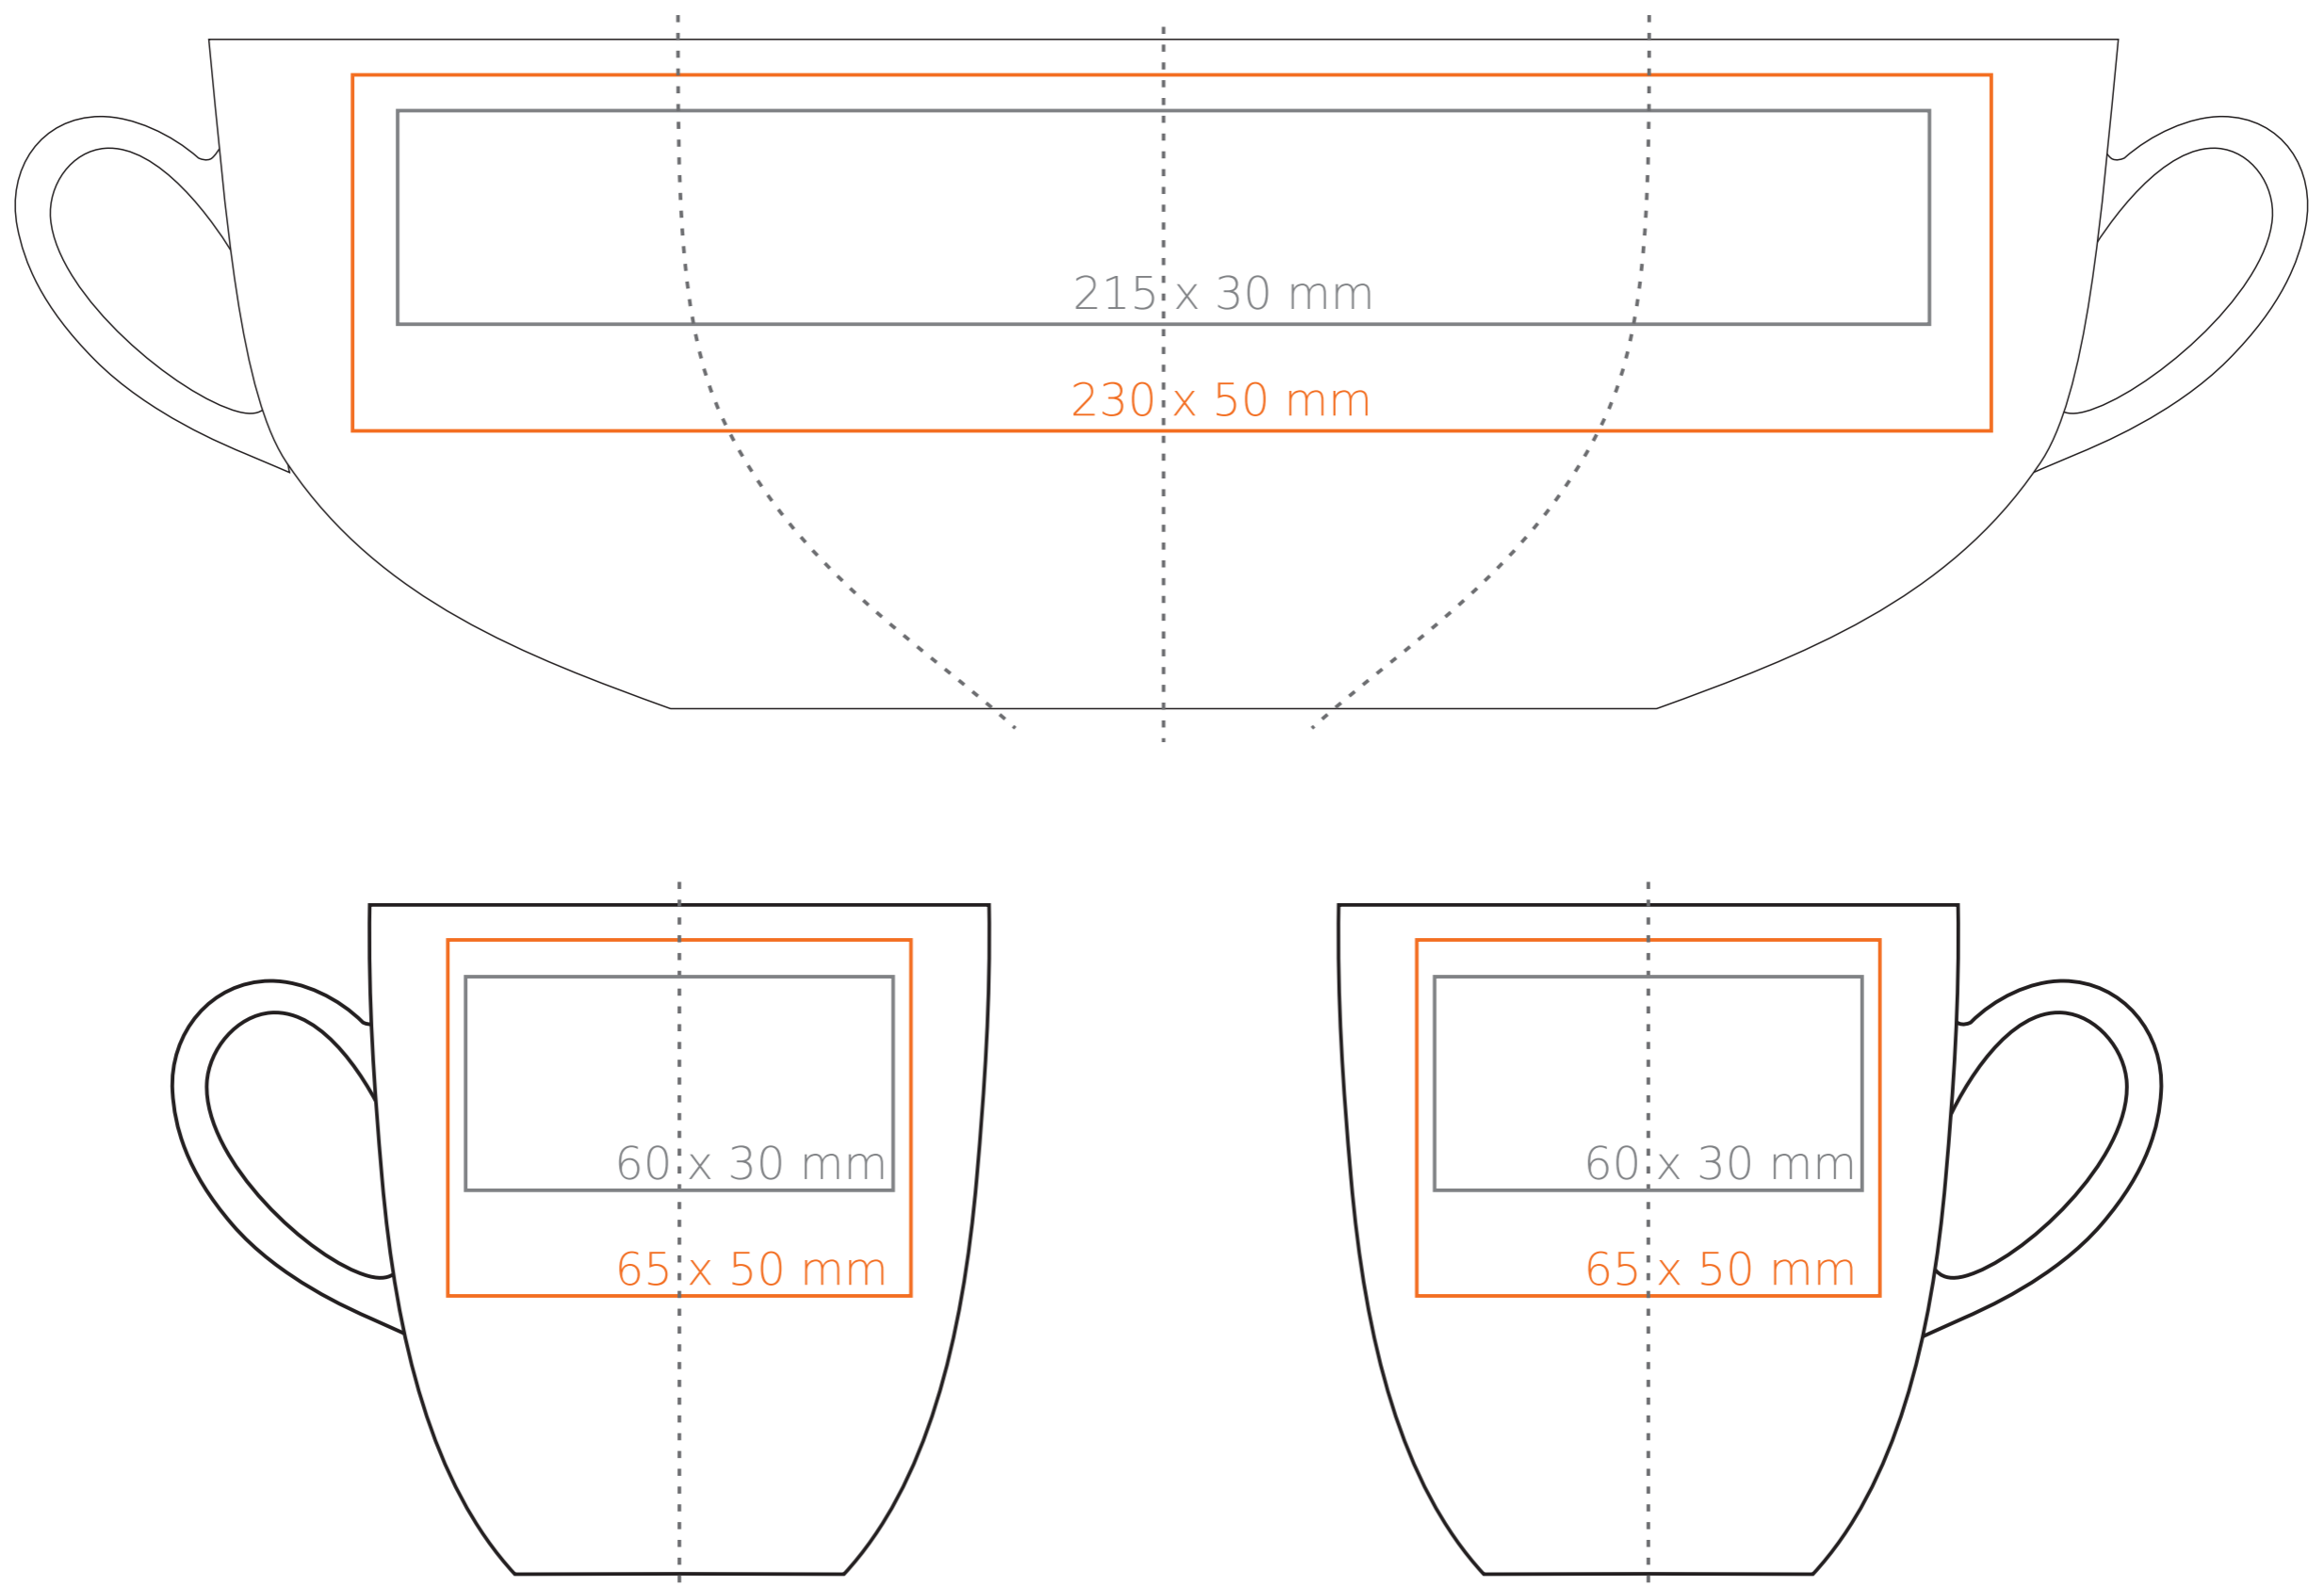

M/124 Mozart

300 ml / h: 94 mm / Ø 87 mm

- | | |
|-------------------------------|--------------|
| Imprint on the handle | - 60 x 10 mm |
| Imprint on the inside | - 50 x 20 mm |
| Imprint on the bottom inside | - Ø 35 mm |
| Imprint on the bottom outside | - Ø 20 mm |

*In the case of projects for transfer print running outside of the standard print area, please contact our sales department.

[How to prepare print material](#)

meaning

- Transfer Print
- Sensitive Touch
- Direct Print