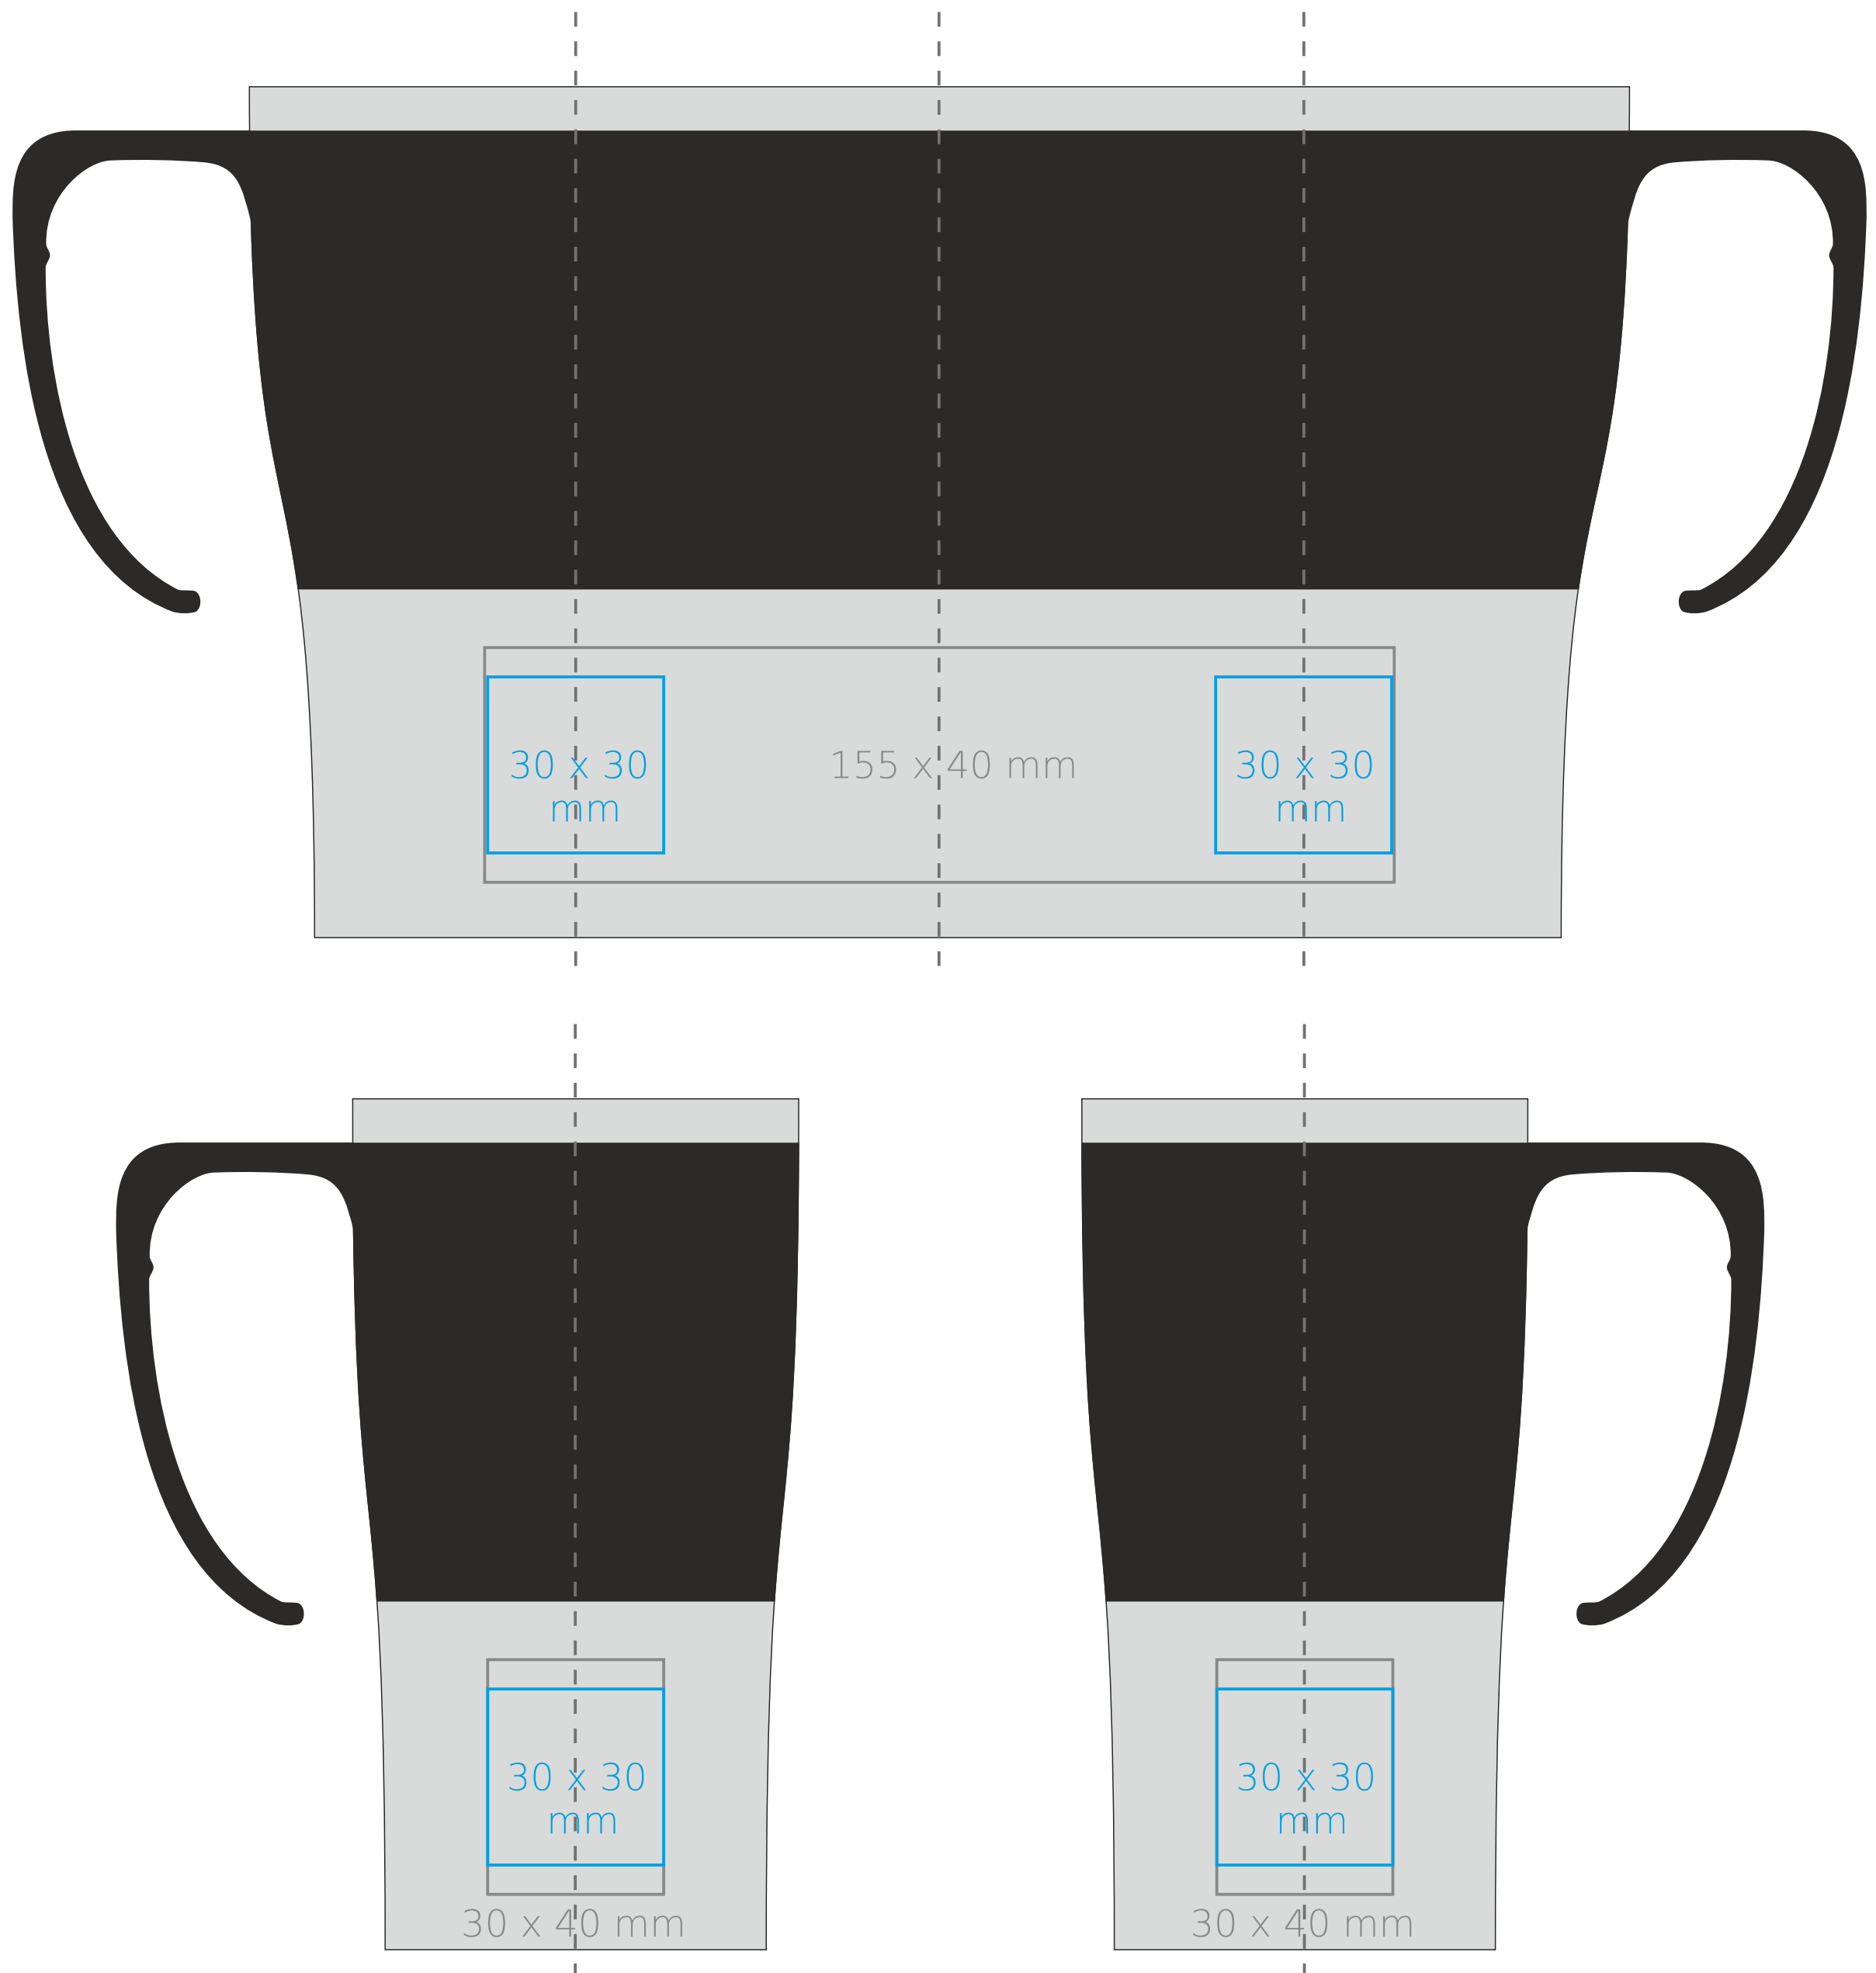

M/079 Traveler

360 ml / h: 150 mm / Ø 76 mm

[How to prepare print material](#)

meaning

- Laser Engraving
- Direct Print