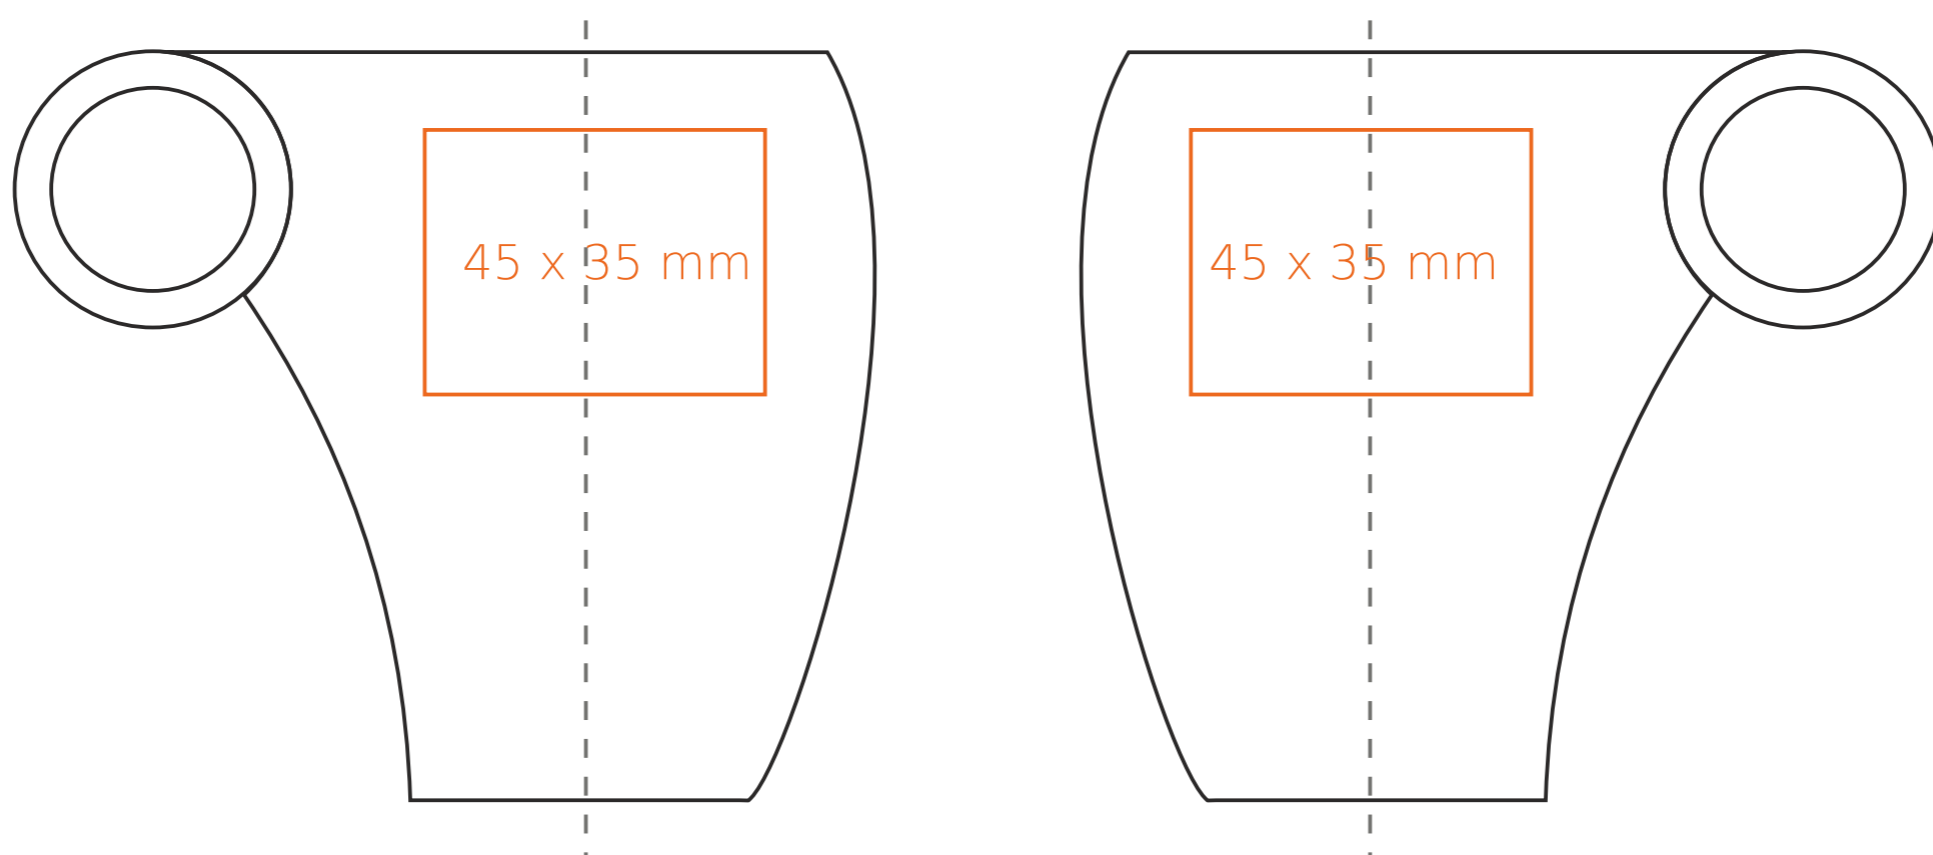

# M/074 Flow

280 ml / h: 99 mm / Ø 81 mm

Imprint on the inside - 30 x 10 mm  
Imprint on the bottom inside - Ø 30 mm

\*In the case of projects for transfer print running outside of the standard print area, please contact our sales department.

[How to prepare print material](#)

meaning

— Transfer Print  
— Sensitive Touch