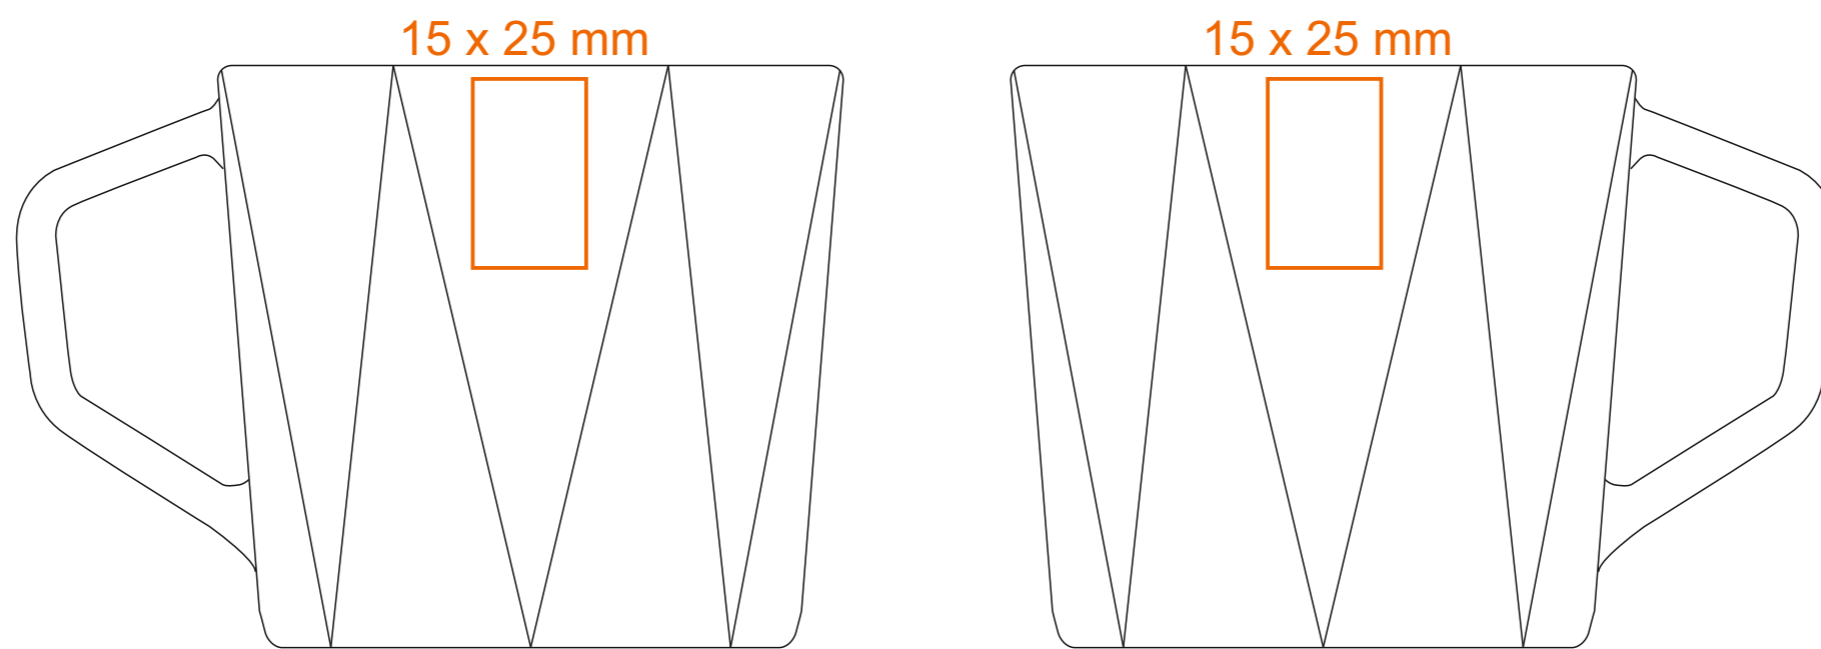

C_246 Tiara Set

250 ml / h: 77 mm / Ø 88 mm

Saucer Ø 152 mm

Imprint on the handle
Imprint on the inside
Imprint on the bottom inside
Imprint on the bottom outside

- 20 x 13 mm
- 50 x 20 mm
- Ø 40 mm
- Ø 35 mm