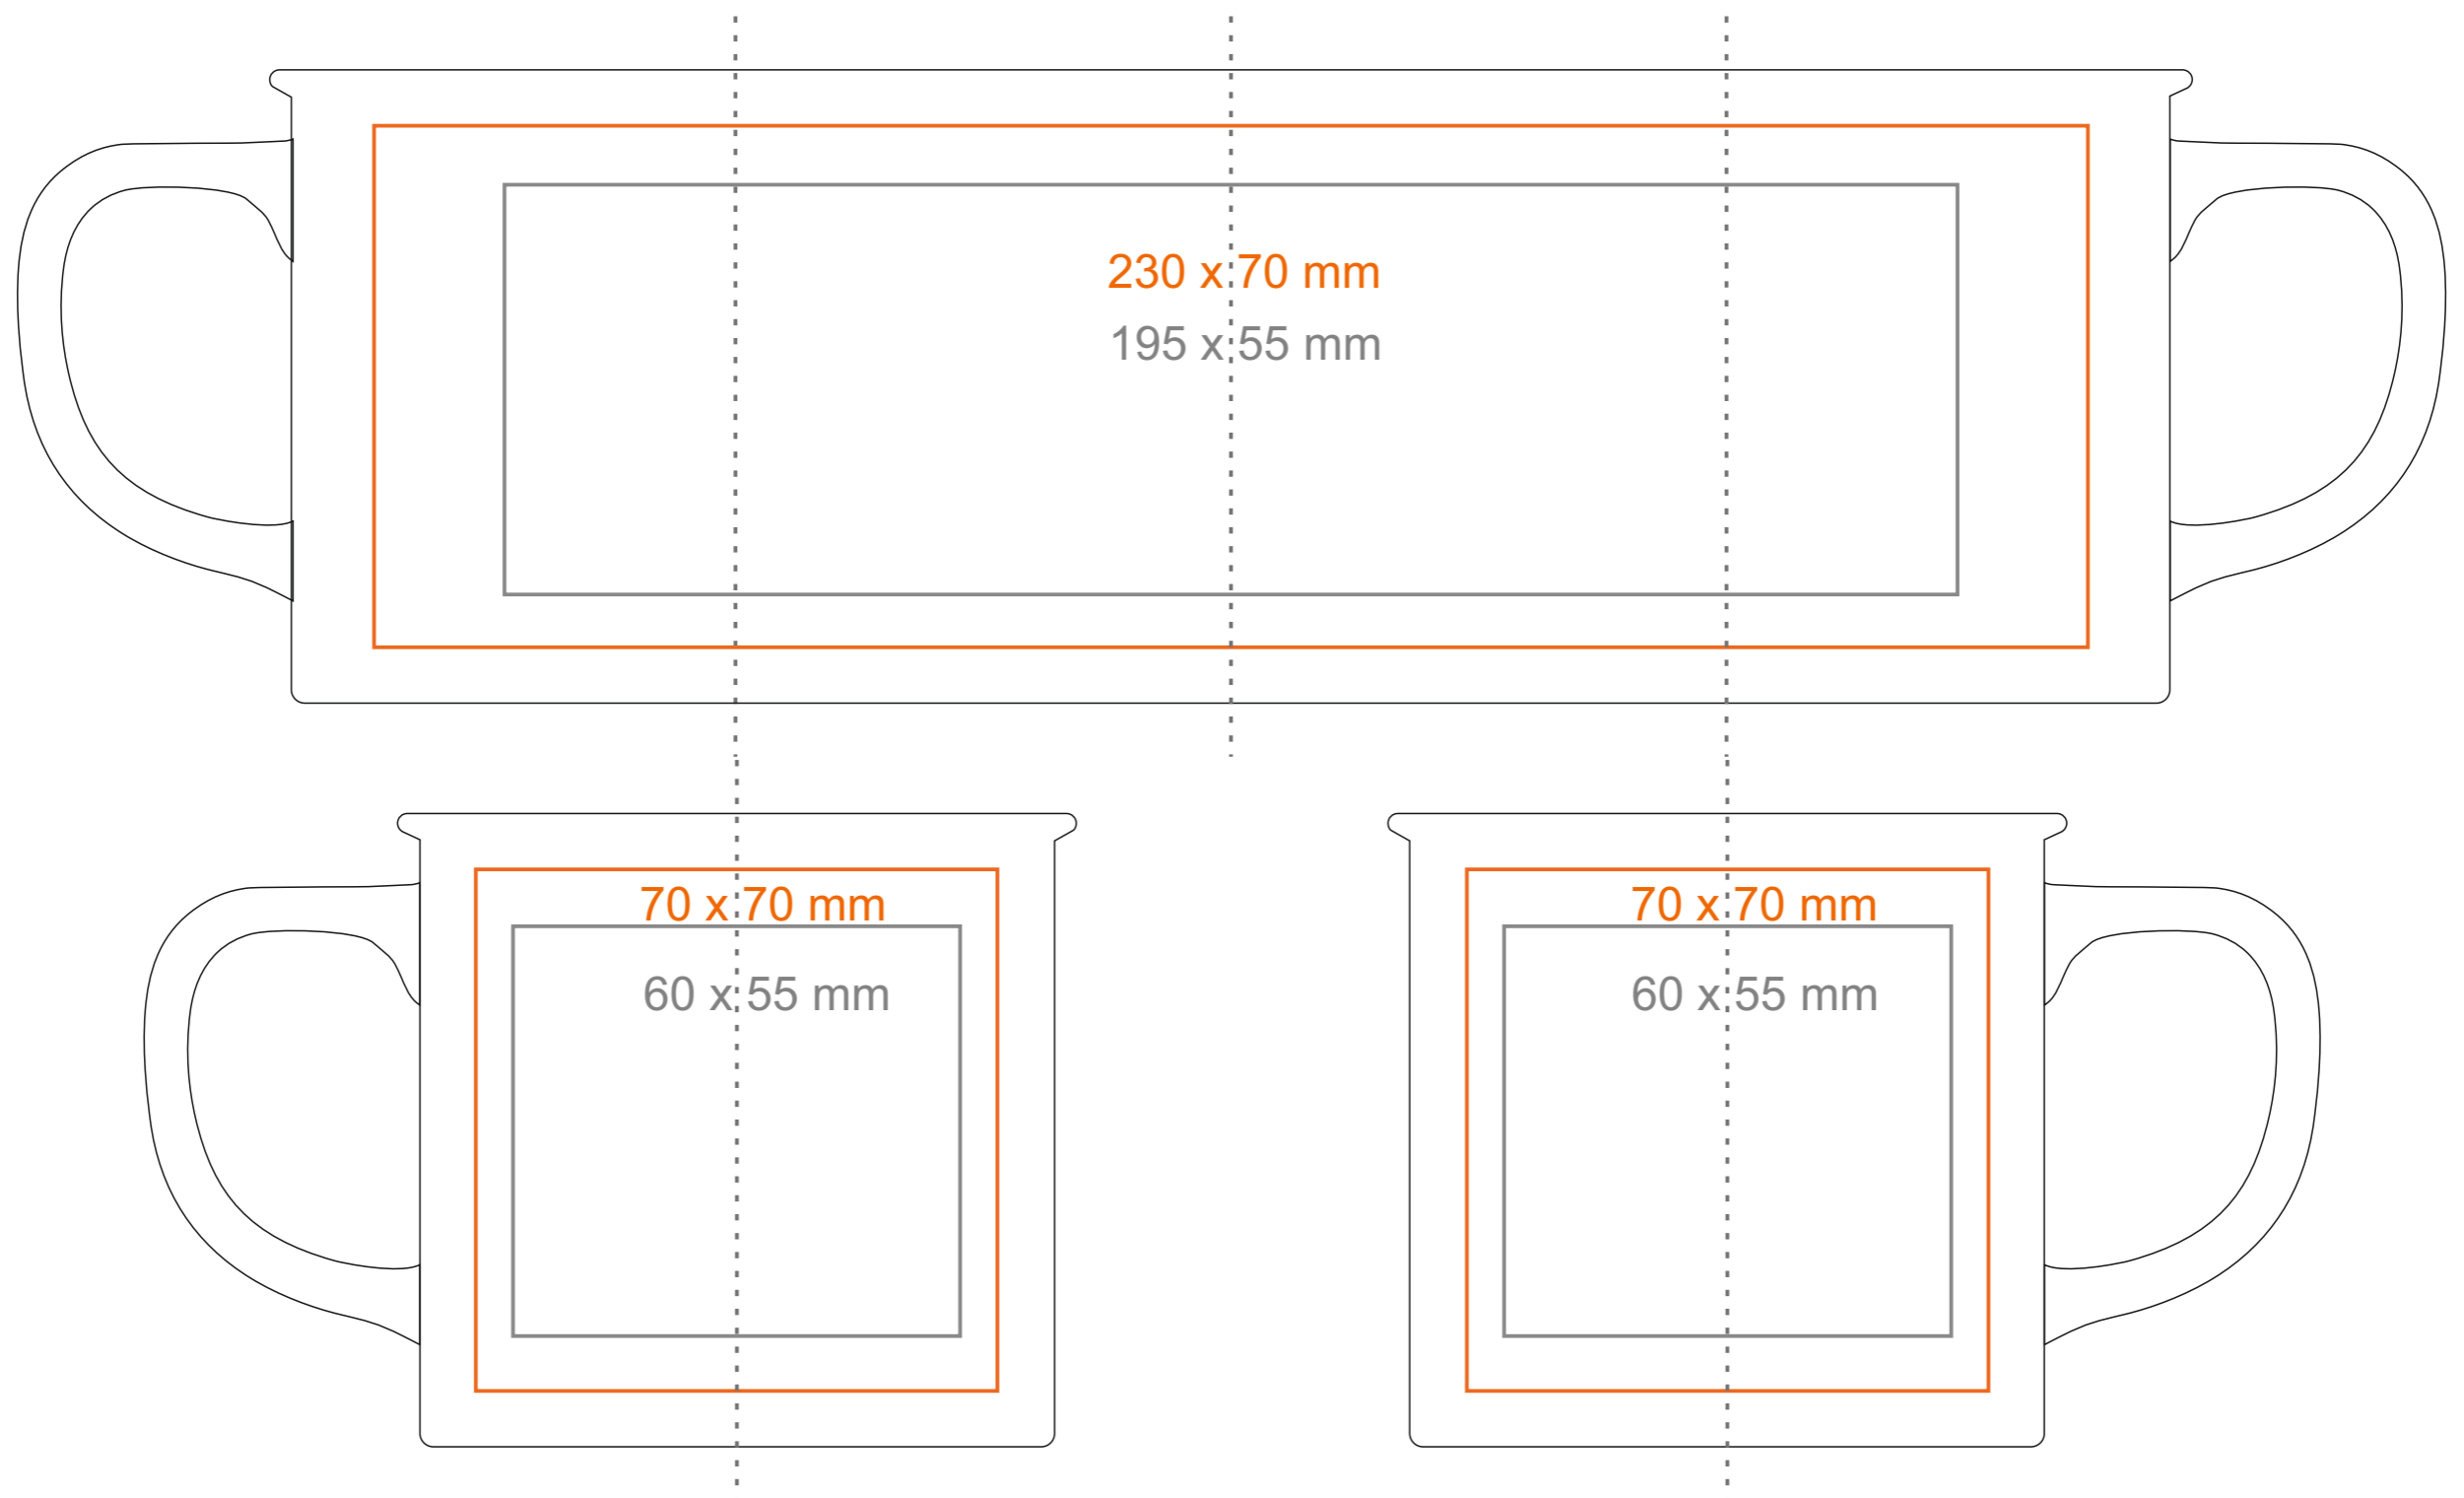

# M\_460 Loft Pure

310 ml / h: 85 mm / Ø 91mm

- Imprint on the handle - 50 x 10 mm
- Imprint on the inside - 40 x 20 mm
- Imprint on the bottom inside - Ø 30 mm
- Imprint on the bottom outside - Ø 50 mm

\*In the case of projects for transfer print running outside of the standard print area, please contact our sales department.

[How to prepare print material](#)

meaning

- Transfer Print
- Sensitive Touch
- Direct Print