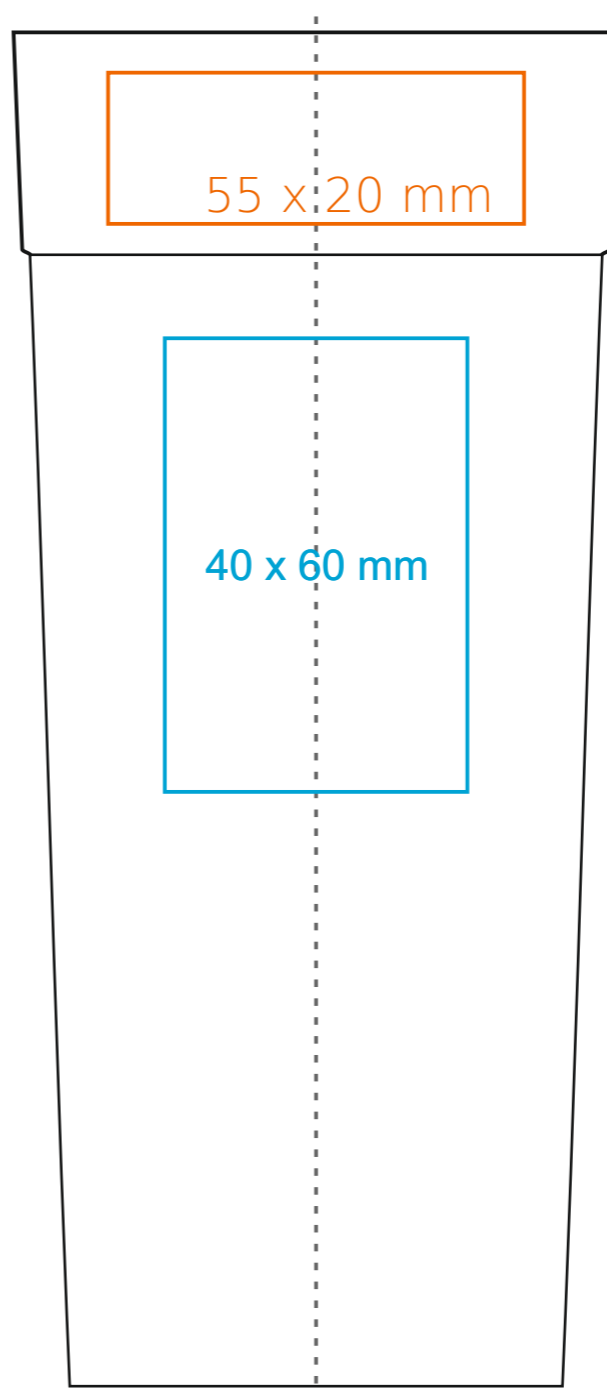

# M/125 Spark

320 ml / h: 179 mm / Ø 80 mm

[How to prepare print material](#)

meaning

- Laser Engraving
- Sensitive Touch