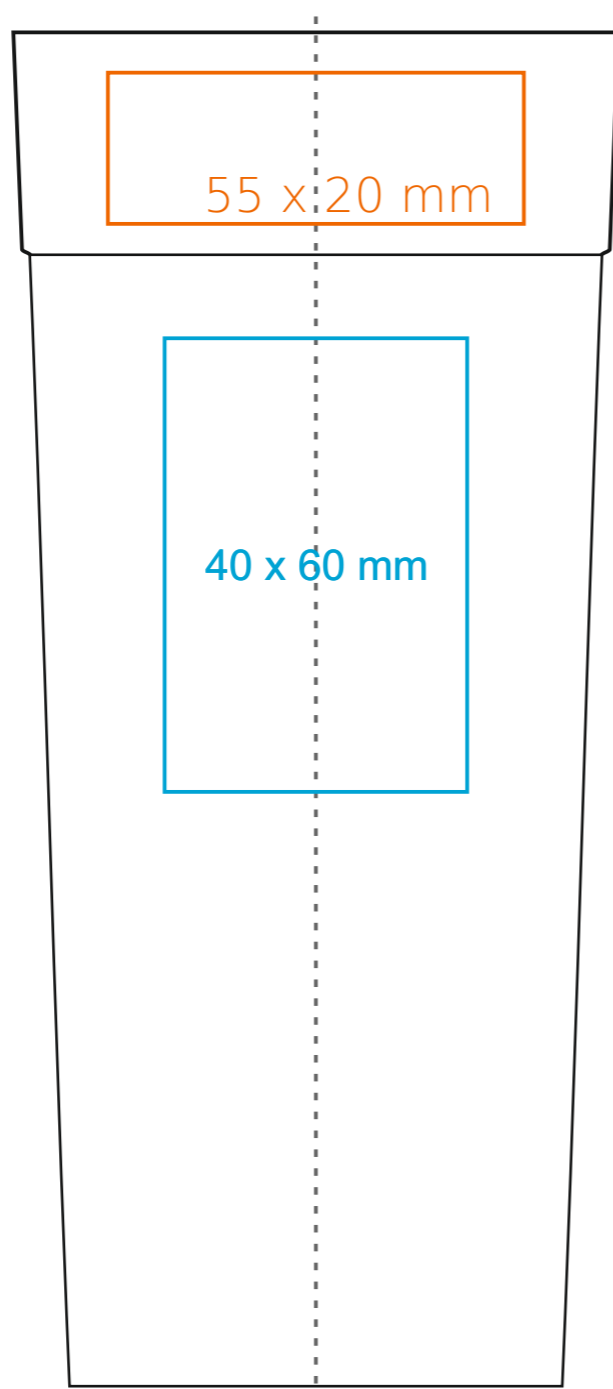

# M/125 Spark

320 ml / h: 179 mm / Ø 80 mm

[How to prepare print material](#)

meaning

- Laser Engraving
- Sensitive Touch