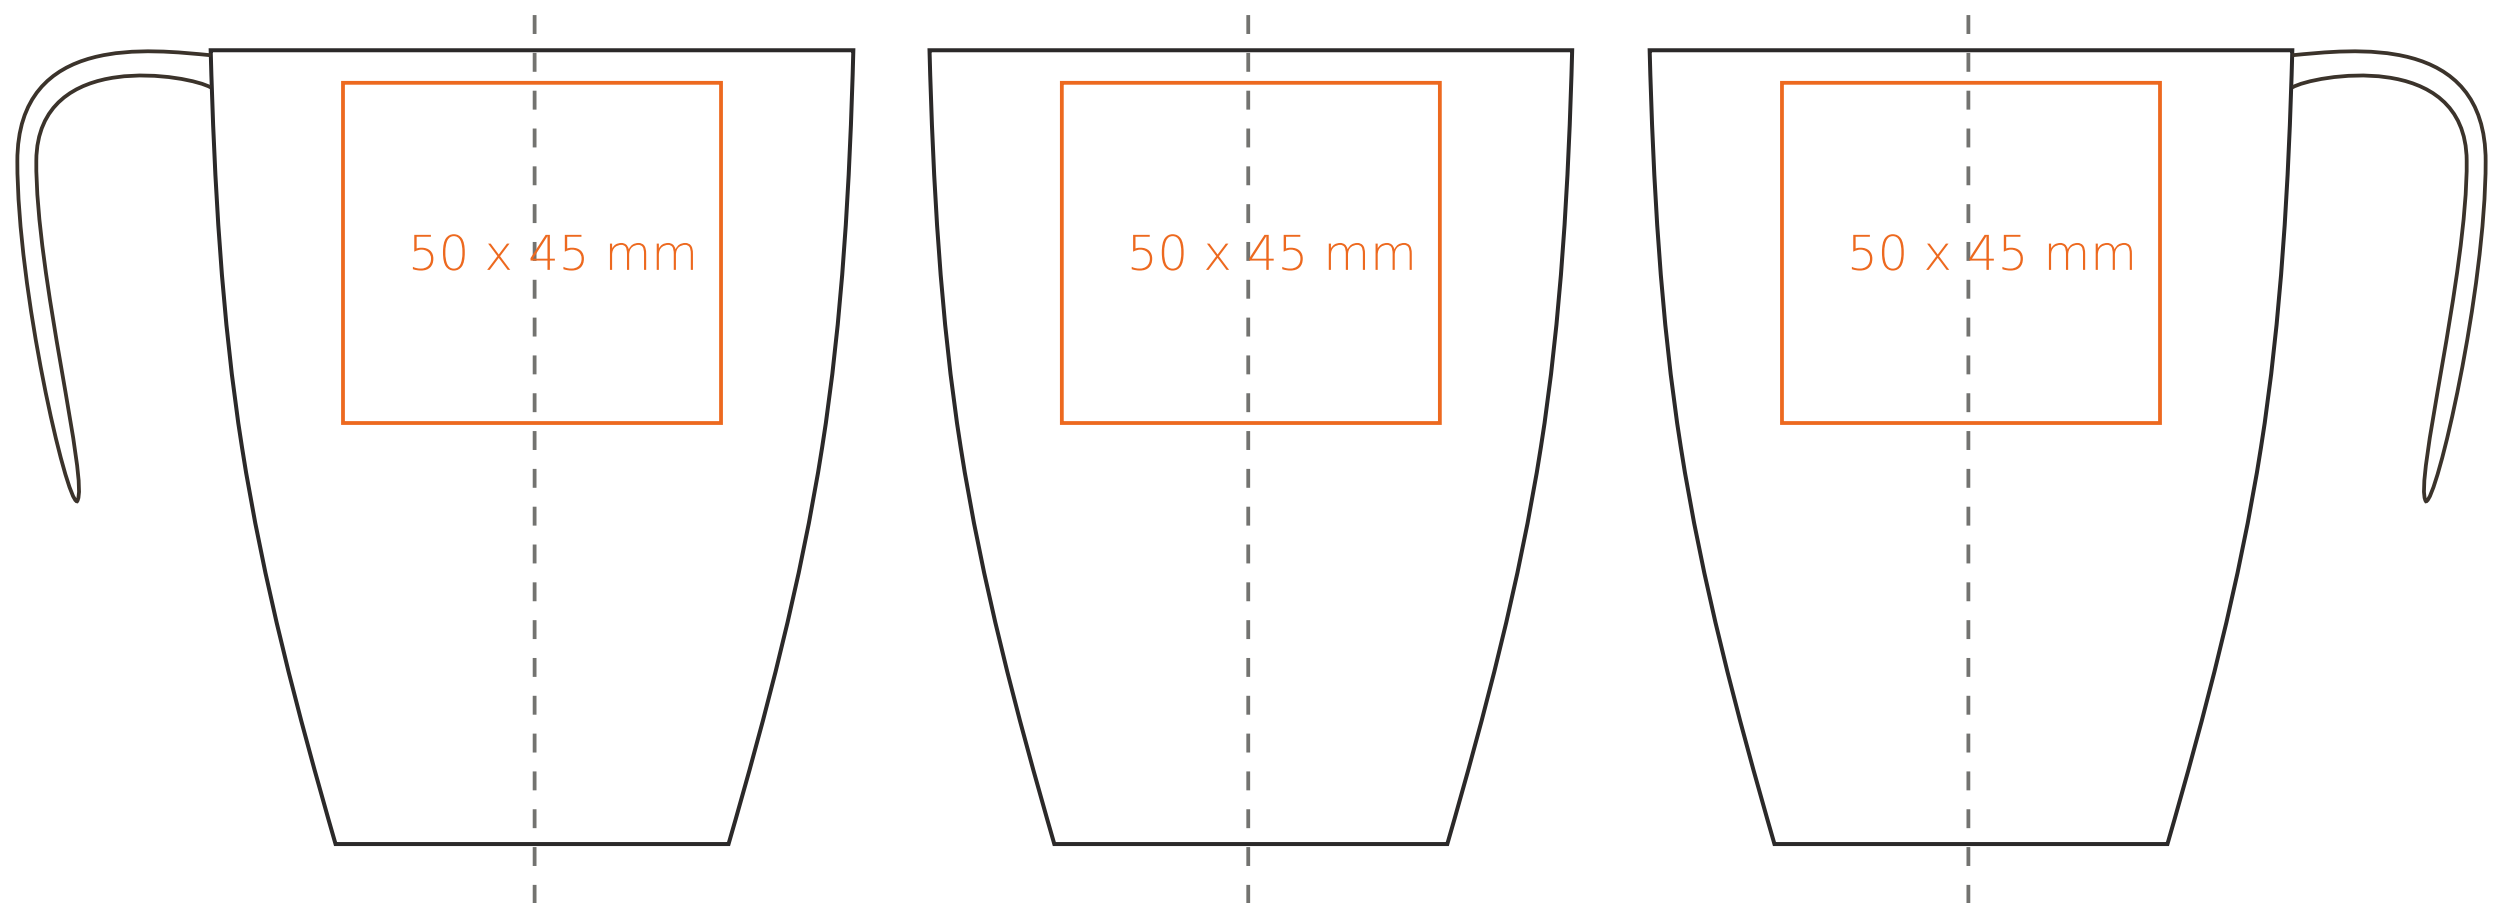

M/073 Swan

250 ml / h: 105 mm / Ø 85 mm

Imprint on the inside - 30 x 10 mm
Imprint on the bottom inside - Ø 30 mm

*In the case of projects for transfer print running outside of the standard print area, please contact our sales department.

[How to prepare print material](#)

meaning

— Transfer Print
— Sensitive Touch