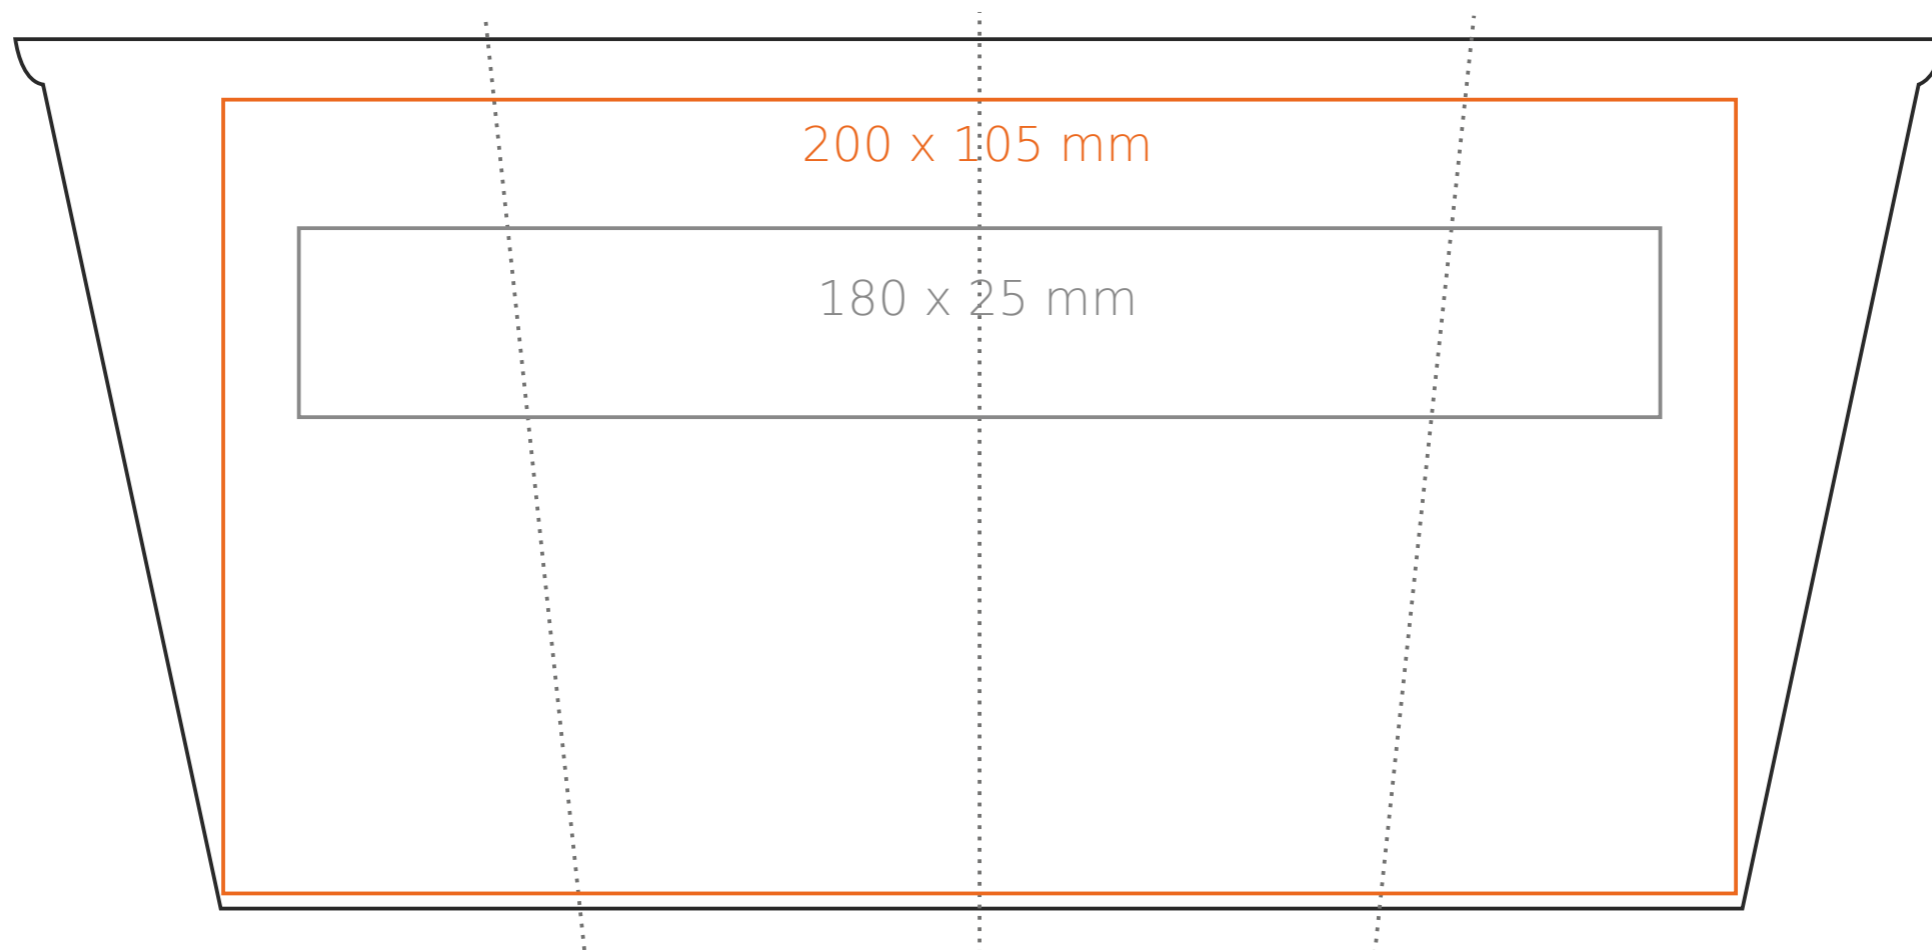

M/068 a Play Care

250 ml / h: 128 mm / Ø 94 mm

- Imprint on the inside - 50 x 15 mm
- Imprint on the bottom inside - Ø 30 mm
- Imprint on the bottom outside - Ø 40 mm

*In the case of projects for transfer print running outside of the standard print area, please contact our sales department.

[How to prepare print material](#)

meaning

- Transfer Print
- Sensitive Touch
- Direct Print