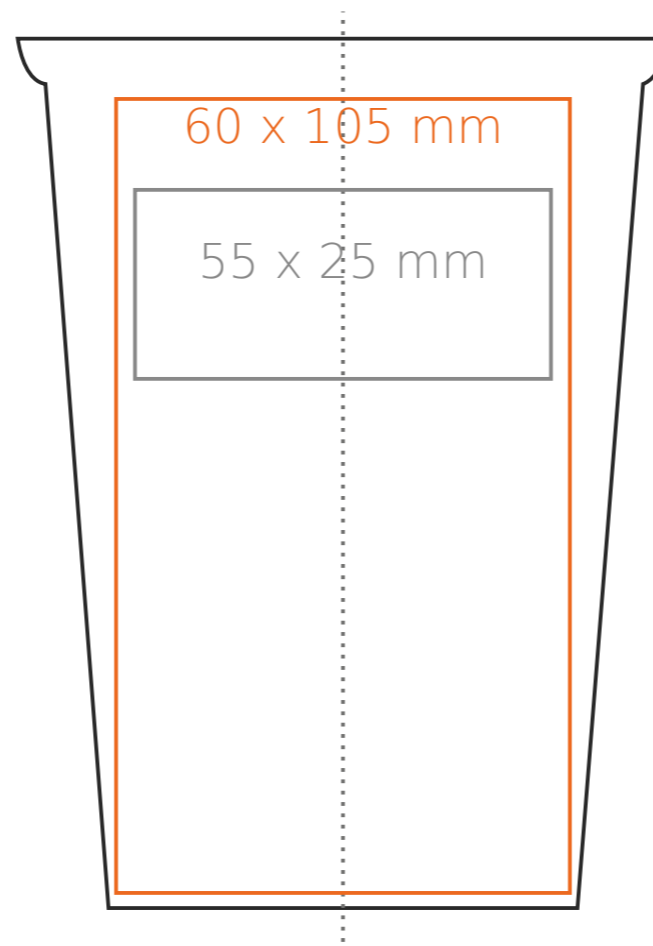

M/068 a Play Care

250 ml / h: 128 mm / Ø 94 mm

- Imprint on the inside - 50 x 15 mm
- Imprint on the bottom inside - Ø 30 mm
- Imprint on the bottom outside - Ø 40 mm

*In the case of projects for transfer print running outside of the standard print area, please contact our sales department.

[How to prepare print material](#)

meaning

- Transfer Print
- Sensitive Touch
- Direct Print