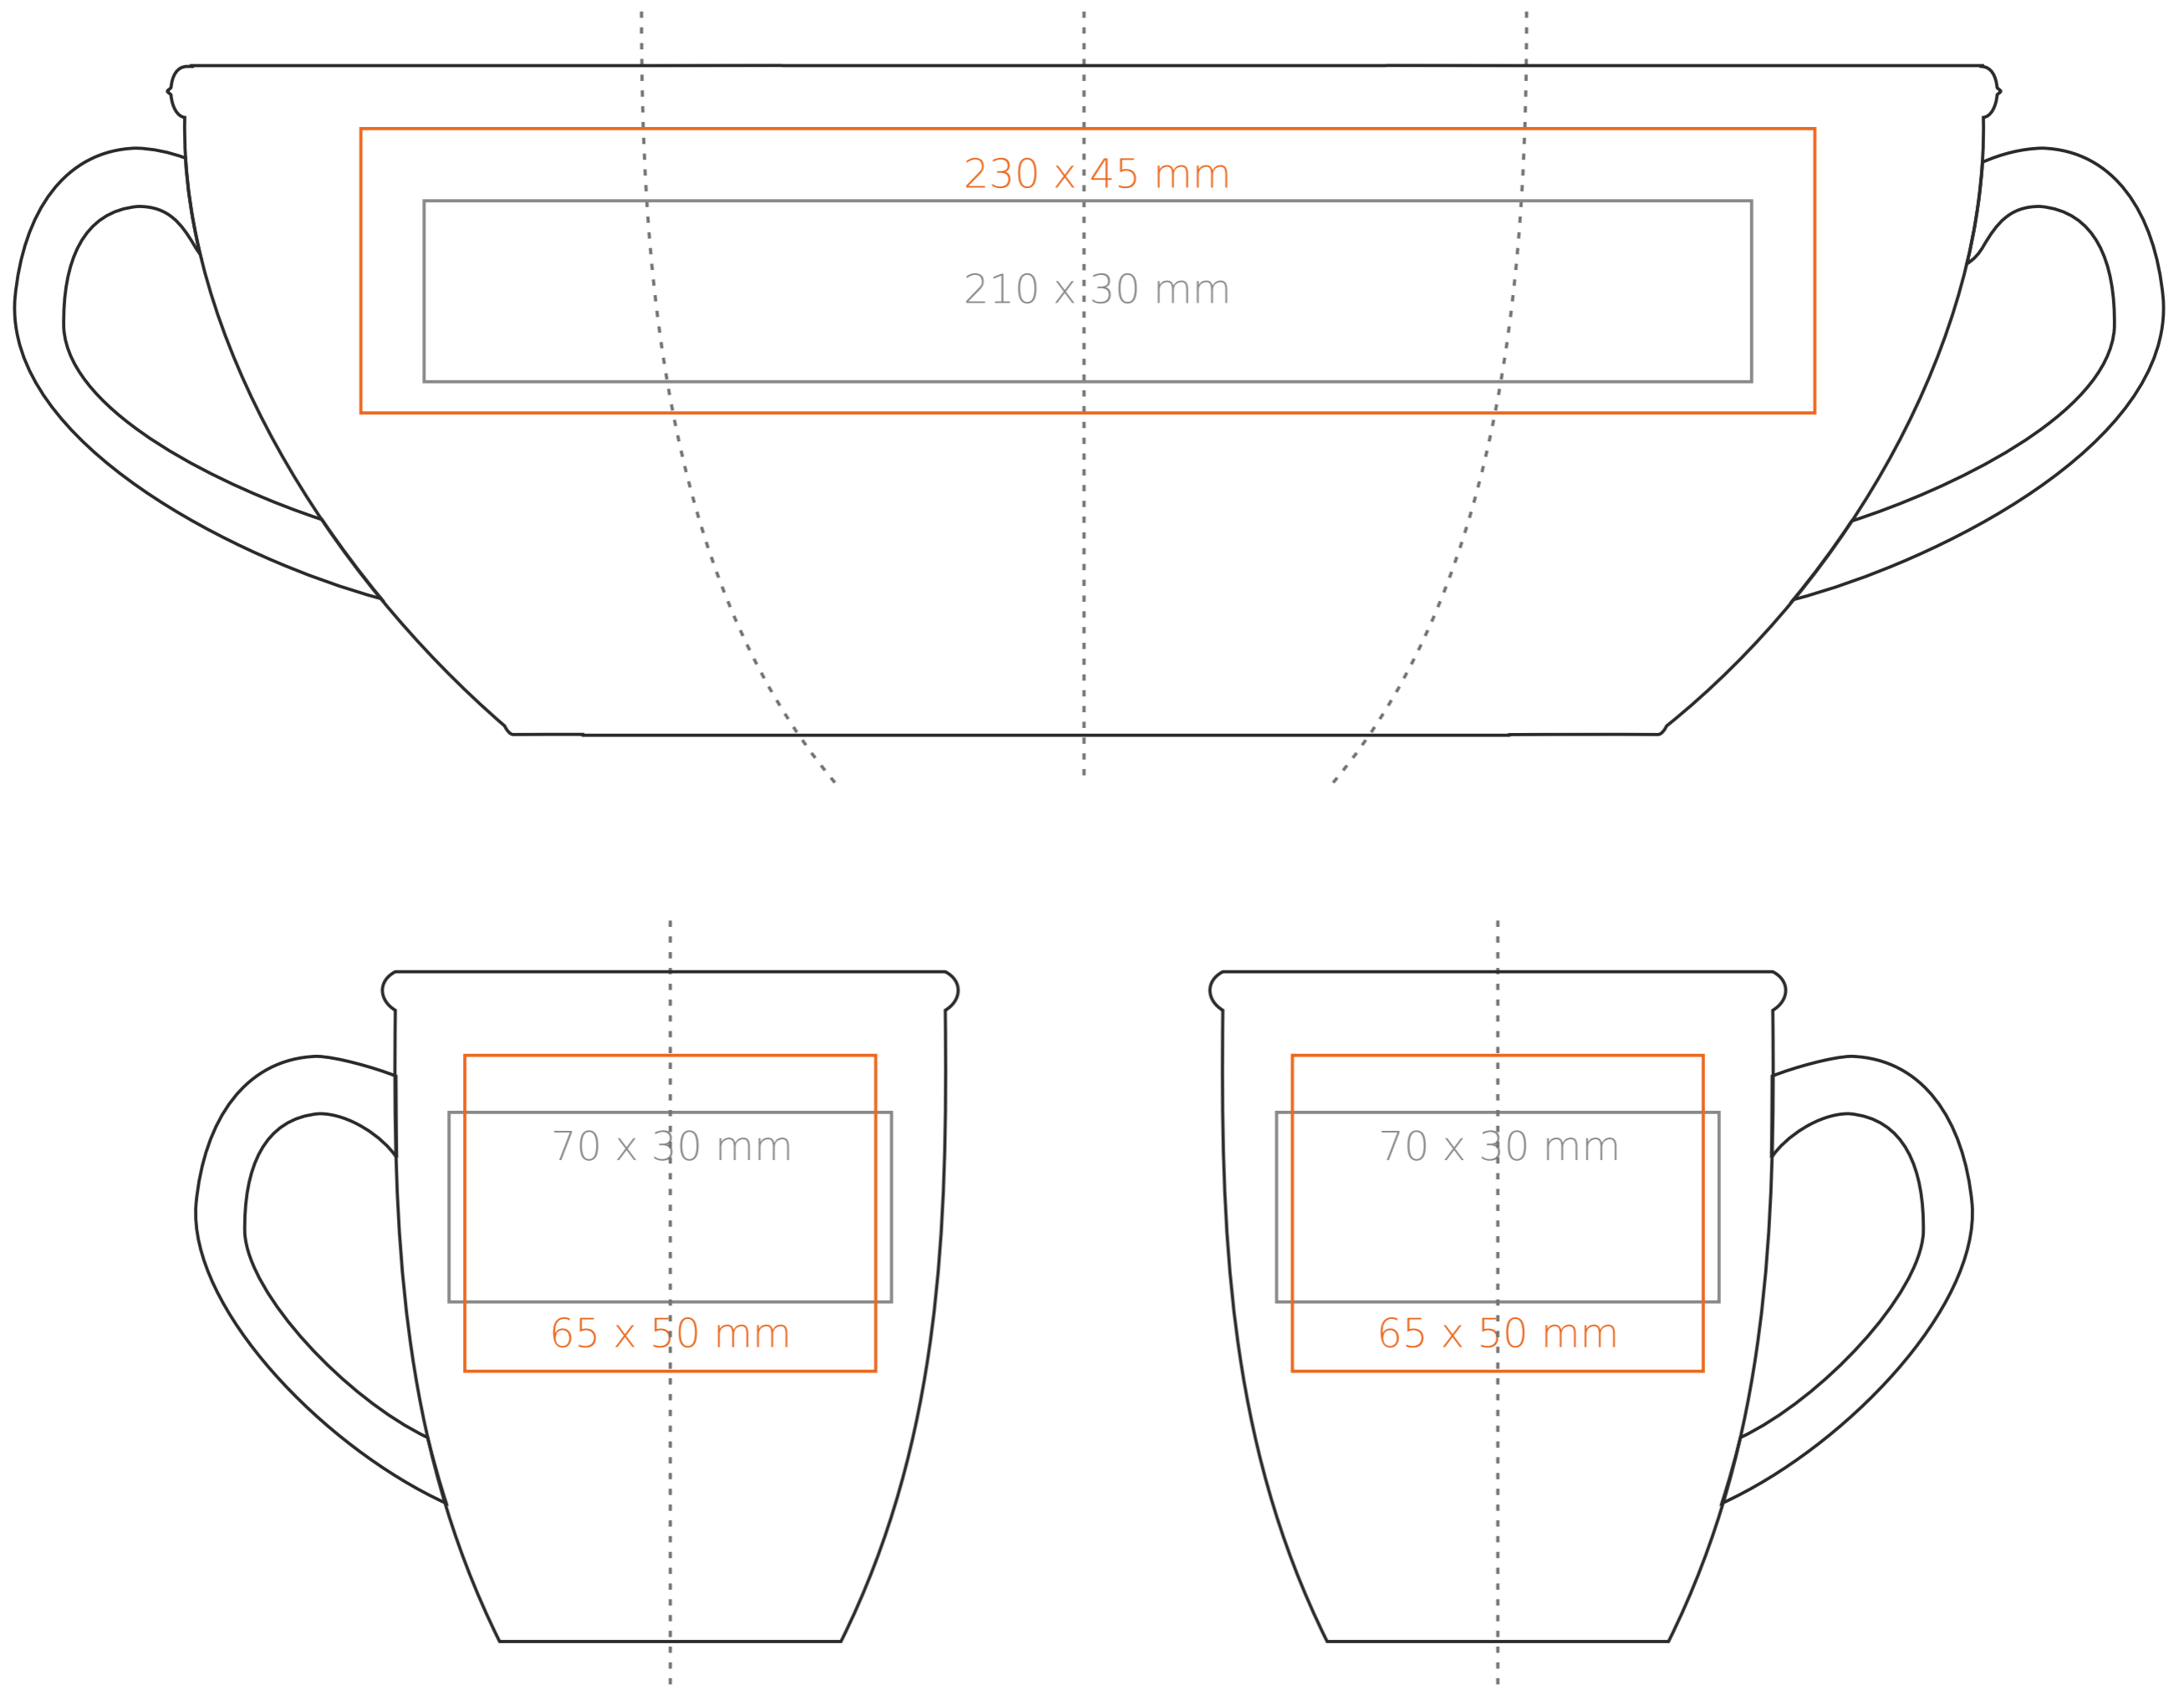

M/043 Justyna

350 ml / h: 106 mm / Ø 91 mm

- Imprint on the handle - 50 x 10 mm
- Imprint on the inside - 50 x 20 mm
- Imprint on the bottom inside - Ø 30 mm
- Imprint on the bottom outside - Ø 30 mm

*In the case of projects for transfer print running outside of the standard print area, please contact our sales department.

[How to prepare print material](#)

meaning

- Transfer Print
- Sensitive Touch
- Direct Print