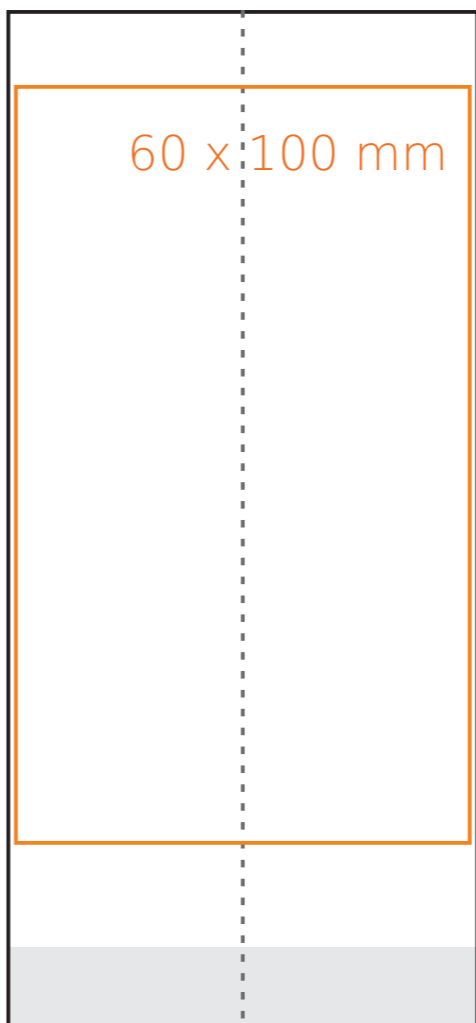

G/502 Simple

290 ml / h: 134 mm / Ø 62 mm

*In the case of projects for transfer print running outside of the standard print area, please contact our sales department.

[How to prepare print material](#)

meaning

- Transfer Print
- Sensitive Touch