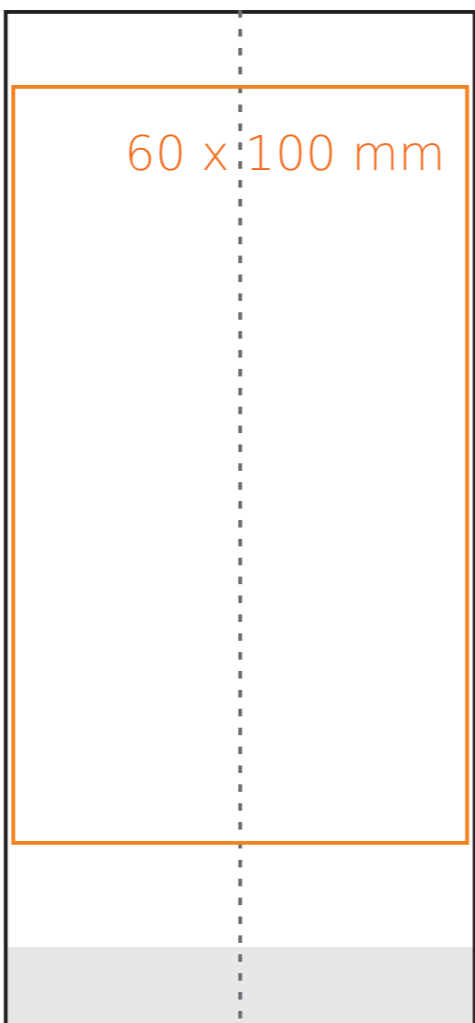

G/502 Simple

290 ml / h: 134 mm / Ø 62 mm

*In the case of projects for transfer print running outside of the standard print area, please contact our sales department.

[How to prepare print material](#)

meaning

- Transfer Print
- Sensitive Touch