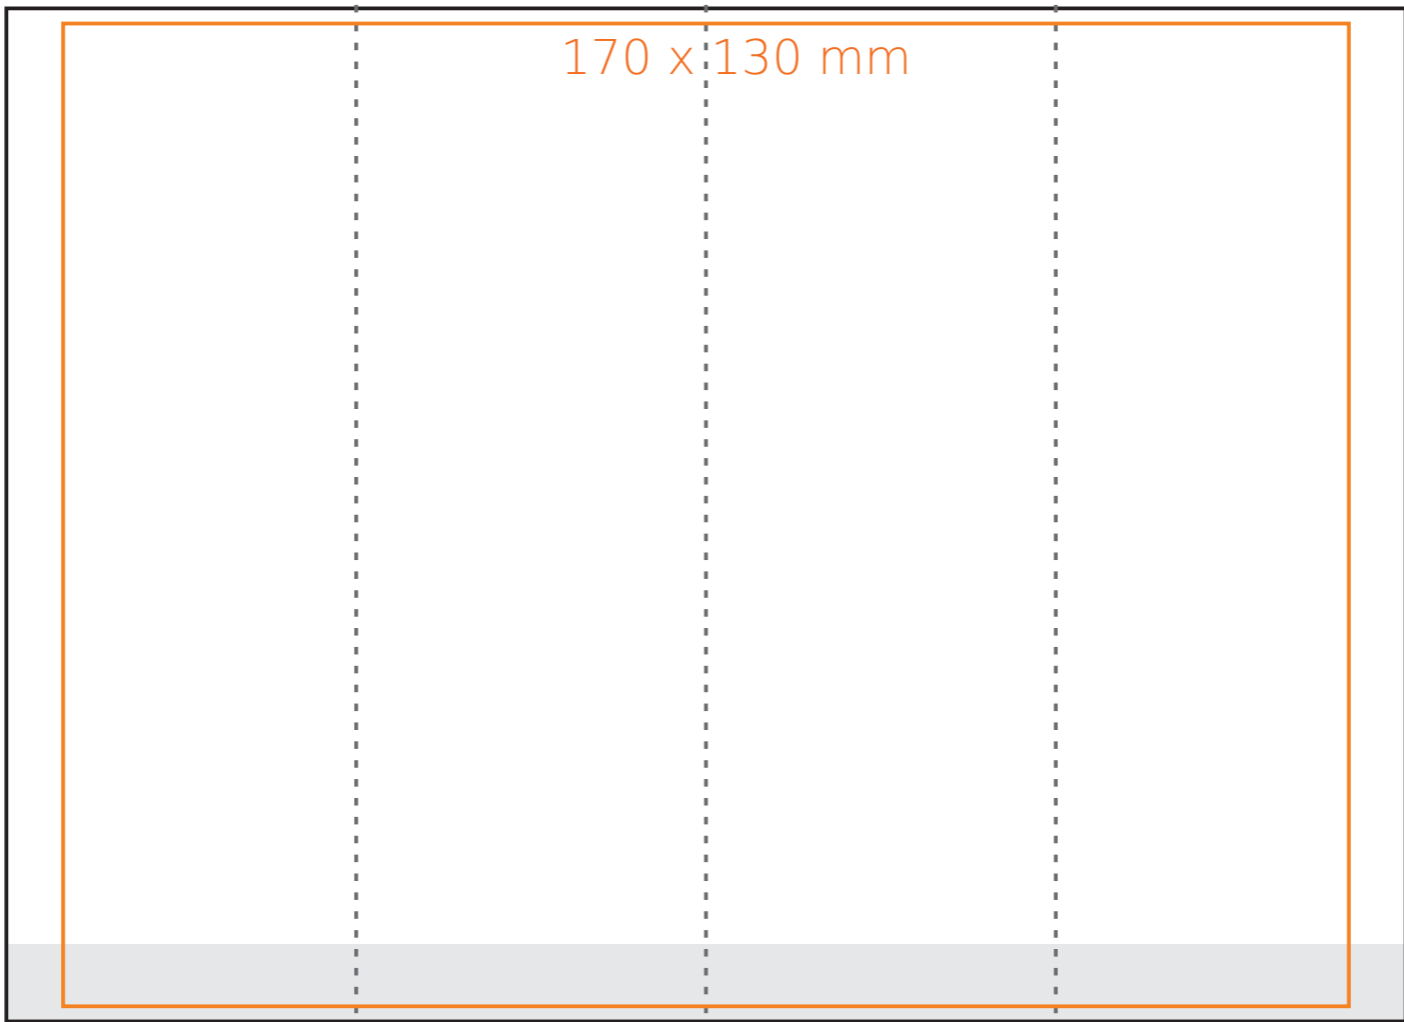

G/502 Simple

290 ml / h: 134 mm / Ø 62 mm

*In the case of projects for transfer print running outside of the standard print area, please contact our sales department.

[How to prepare print material](#)

meaning

- Transfer Print
- Sensitive Touch