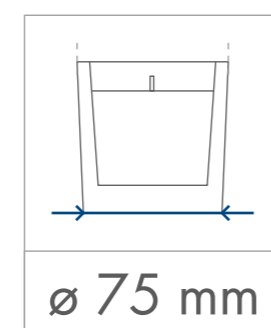

Feeling

SCALE
1:1

Standard
printing
area

65 x 55 mm

Transfer print,
Sensitive Touch (sandblasting)
one / two-sided

65 x 55 mm

Transfer print wallpaper
225 x 50 mm

dimensions
of the candle