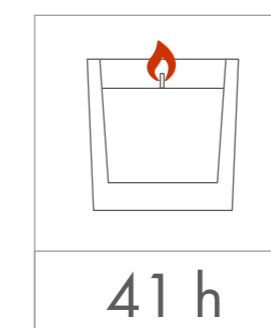

Feeling

SCALE
1:1

Standard
printing
area

65 x 55 mm

Transfer print,
Sensitive Touch (sandblasting)
one / two-sided

65 x 55 mm

Transfer print wallpaper
225 x 50 mm

dimensions
of the candle

minimum
burning time

paraffin

soy
wax