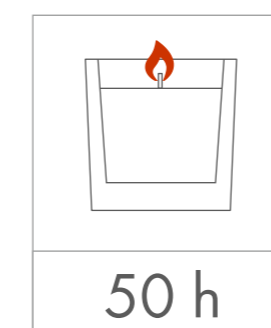

minimum
burning time