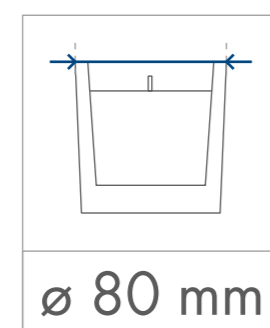

Feeling

SCALE
1:1

Standard
printing
area

65 x 55 mm

Transfer print,
Sensitive Touch (sandblasting)
one / two-sided

65 x 55 mm

Transfer print wallpaper
225 x 50 mm

dimensions
of the candle