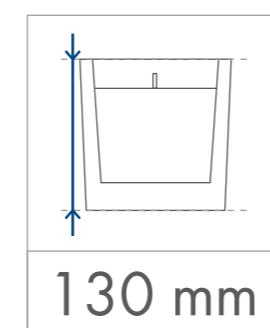

Feeling

SCALE
1:1

Standard
printing
area

65 x 55 mm

Transfer print,
Sensitive Touch (sandblasting)
one / two-sided

65 x 55 mm

Transfer print wallpaper
225 x 50 mm

dimensions
of the candle