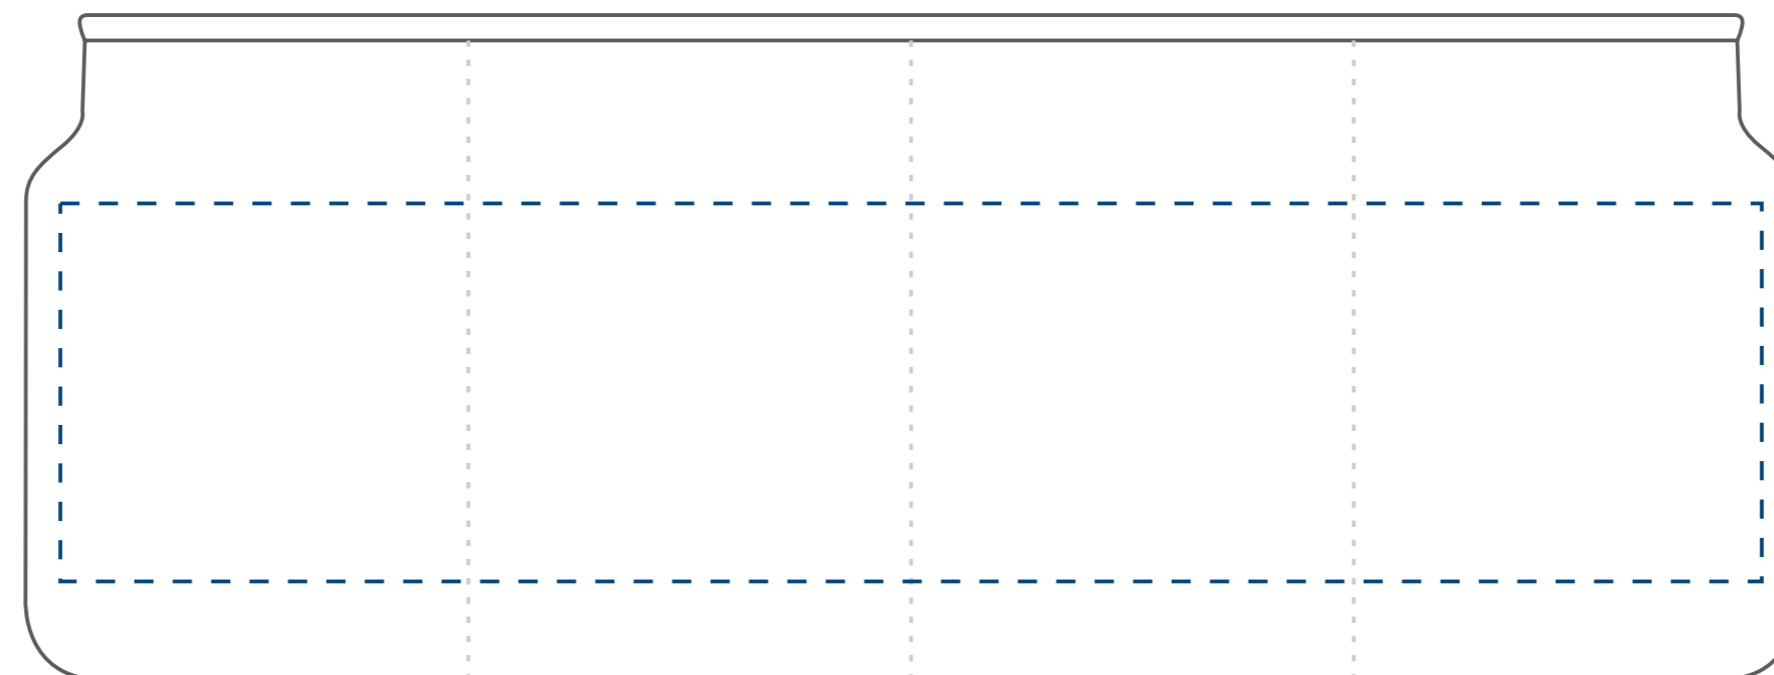

Feeling

SCALE
1:1

Standard
printing
area

65 x 55 mm

Transfer print,
Sensitive Touch (sandblasting)
one / two-sided

65 x 55 mm

Transfer print wallpaper
225 x 50 mm

dimensions
of the candle