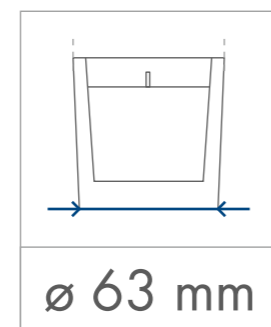

paraffin

soy
wax

Standard
printing
area

Transfer print,
Sensitive Touch (sandblasting)
one / four-sided

70 x 30 mm

70 x 30 mm

70 x 30 mm

70 x 30 mm

dimensions
of the candle

minimum
burning time

paraffin

soy
wax

Standard
printing
area

Transfer print,
Sensitive Touch (sandblasting)
one / four-sided

70 x 45 mm

70 x 45 mm

70 x 45 mm

70 x 45 mm

dimensions
of the candle

minimum
burning time

paraffin

soy
wax