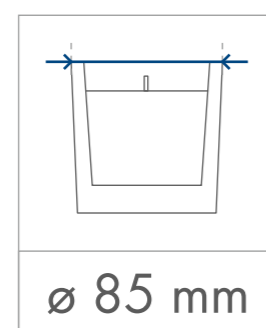

Standard
printing
area

Transfer print,
Sensitive Touch (sandblasting)
one / four-sided

55 x 20 mm

55 x 20 mm

55 x 20 mm

55 x 20 mm

dimensions
of the candle

minimum
burning time

paraffin

soy
wax

Standard
printing
area

Transfer print,
Sensitive Touch (sandblasting)
one / four-sided

70 x 30 mm

70 x 30 mm

70 x 30 mm

70 x 30 mm

dimensions
of the candle

minimum
burning time

paraffin

soy
wax

Standard
printing
area

Transfer print,
Sensitive Touch (sandblasting)
one / four-sided

70 x 45 mm

70 x 45 mm

70 x 45 mm

70 x 45 mm

dimensions
of the candle

minimum
burning time

paraffin

soy
wax