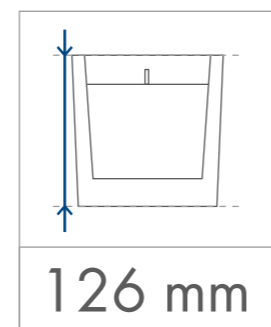

Standard
printing
area

Transfer print,
Sensitive Touch (sandblasting)
one / four-sided

55 x 20 mm

55 x 20 mm

55 x 20 mm

55 x 20 mm

dimensions
of the candle

minimum
burning time

paraffin

soy
wax

Standard
printing
area

Transfer print,
Sensitive Touch (sandblasting)
one / four-sided

70 x 30 mm

70 x 30 mm

70 x 30 mm

70 x 30 mm

dimensions
of the candle

minimum
burning time

paraffin

soy
wax

Standard
printing
area

Transfer print,
Sensitive Touch (sandblasting)
one / four-sided

70 x 45 mm

70 x 45 mm

70 x 45 mm

70 x 45 mm

dimensions
of the candle

minimum
burning time

paraffin

soy
wax