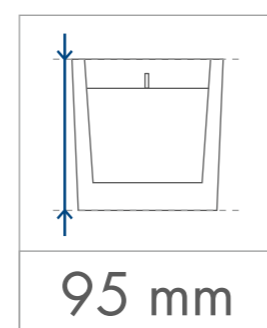

Standard
printing
area

Transfer print,
Sensitive Touch (sandblasting)
one / four-sided

55 x 20 mm

55 x 20 mm

55 x 20 mm

55 x 20 mm

dimensions
of the candle

minimum
burning time

paraffin

soy
wax

Standard
printing
area

Transfer print,
Sensitive Touch (sandblasting)
one / four-sided

70 x 30 mm

70 x 30 mm

70 x 30 mm

70 x 30 mm

dimensions
of the candle

minimum
burning time

paraffin

soy
wax

Standard
printing
area

Transfer print,
Sensitive Touch (sandblasting)
one / four-sided

70 x 45 mm

70 x 45 mm

70 x 45 mm

70 x 45 mm

dimensions
of the candle

minimum
burning time

paraffin

soy
wax