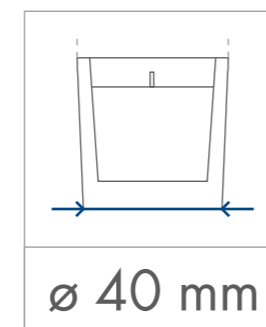

Standard
printing
area

Transfer print,
Sensitive Touch (sandblasting)
one / four-sided

55 x 20 mm

55 x 20 mm

55 x 20 mm

55 x 20 mm

dimensions
of the candle

minimum
burning time

paraffin

soy
wax

Standard
printing
area

Transfer print,
Sensitive Touch (sandblasting)
one / four-sided

70 x 30 mm

70 x 30 mm

70 x 30 mm

70 x 30 mm

dimensions
of the candle

minimum
burning time

paraffin

soy
wax

Standard
printing
area

Transfer print,
Sensitive Touch (sandblasting)
one / four-sided

70 x 45 mm

70 x 45 mm

70 x 45 mm

70 x 45 mm

dimensions
of the candle

minimum
burning time

paraffin

soy
wax