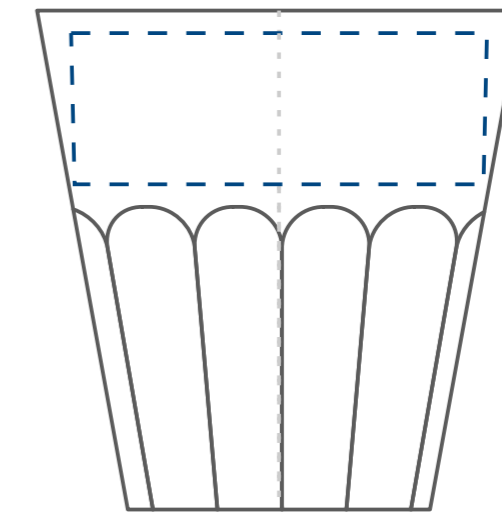

Standard
printing
area

Transfer print,
Sensitive Touch (sandblasting)
one / four-sided

55 x 20 mm

55 x 20 mm

55 x 20 mm

55 x 20 mm

dimensions
of the candle

minimum
burning time

paraffin

soy
wax

Standard
printing
area

Transfer print,
Sensitive Touch (sandblasting)
one / four-sided

70 x 30 mm

70 x 30 mm

70 x 30 mm

70 x 30 mm

dimensions
of the candle

minimum
burning time

paraffin

soy
wax

Standard
printing
area

Transfer print,
Sensitive Touch (sandblasting)
one / four-sided

70 x 45 mm

70 x 45 mm

70 x 45 mm

70 x 45 mm

dimensions
of the candle

minimum
burning time

paraffin

soy
wax