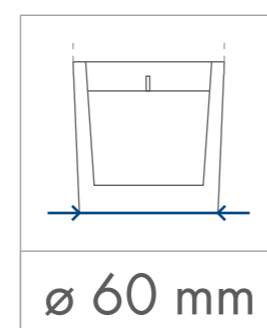

Standard
printing
area

Transfer print,
Sensitive Touch (sandblasting)
one / four-sided

55 x 20 mm

55 x 20 mm

55 x 20 mm

55 x 20 mm

dimensions
of the candle

minimum
burning time

paraffin

soy
wax

Standard
printing
area

Transfer print,
Sensitive Touch (sandblasting)
one / four-sided

70 x 30 mm

70 x 30 mm

70 x 30 mm

70 x 30 mm

dimensions
of the candle

minimum
burning time

paraffin

soy
wax

Standard
printing
area

Transfer print,
Sensitive Touch (sandblasting)
one / four-sided

70 x 45 mm

70 x 45 mm

70 x 45 mm

70 x 45 mm

dimensions
of the candle

minimum
burning time

paraffin

soy
wax