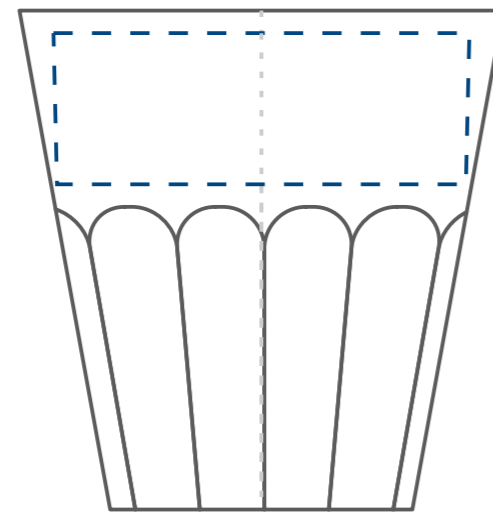

Standard
printing
area

Transfer print,
Sensitive Touch (sandblasting)
one / four-sided

55 x 20 mm

55 x 20 mm

55 x 20 mm

55 x 20 mm

dimensions
of the candle

minimum
burning time

paraffin

soy
wax

Standard
printing
area

Transfer print,
Sensitive Touch (sandblasting)
one / four-sided

70 x 30 mm

70 x 30 mm

70 x 30 mm

70 x 30 mm

dimensions
of the candle

minimum
burning time

paraffin

soy
wax

Standard
printing
area

Transfer print,
Sensitive Touch (sandblasting)
one / four-sided

70 x 45 mm

70 x 45 mm

70 x 45 mm

70 x 45 mm

dimensions
of the candle

minimum
burning time

paraffin

soy
wax