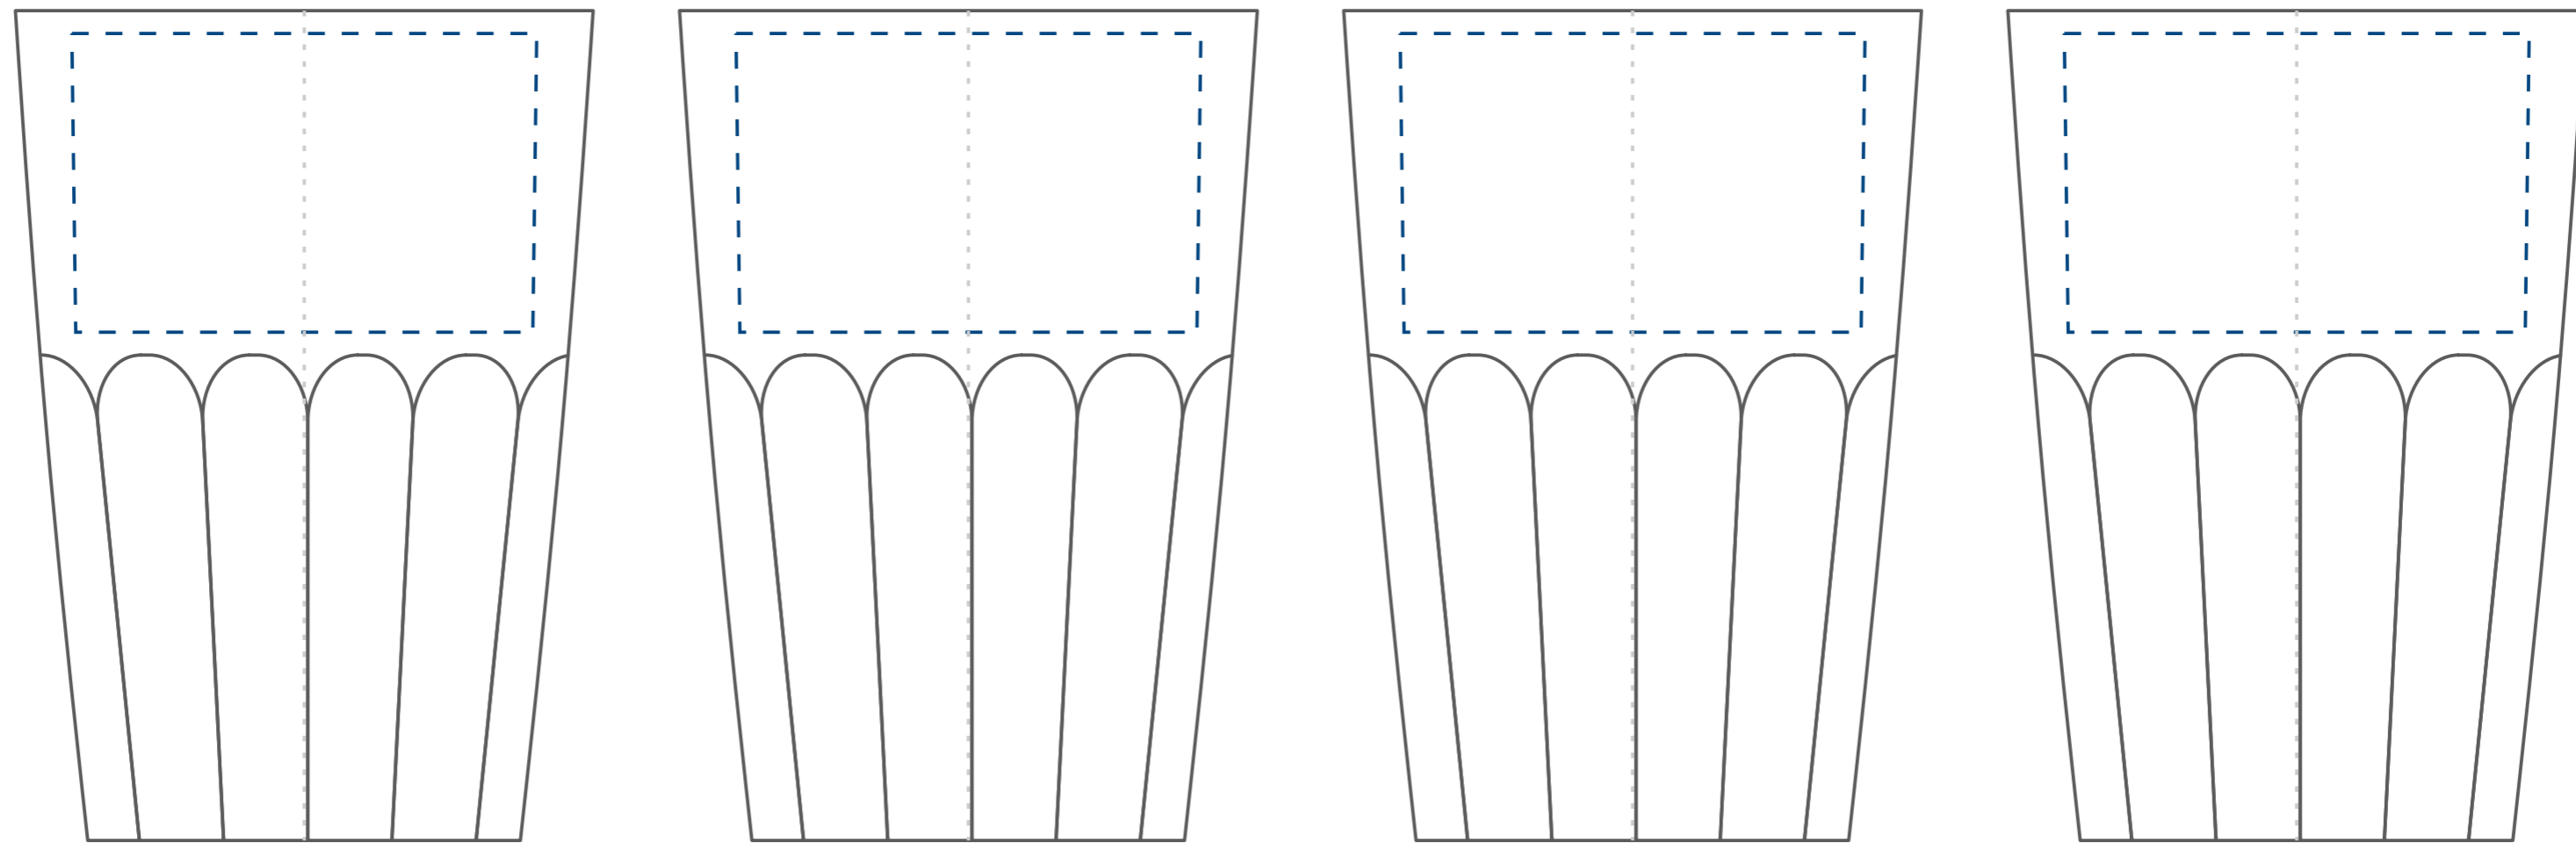

Standard
printing
area

Transfer print,
Sensitive Touch (sandblasting)
one / four-sided

55 x 20 mm

55 x 20 mm

55 x 20 mm

55 x 20 mm

dimensions
of the candle

minimum
burning time

paraffin

soy
wax

Standard
printing
area

Transfer print,
Sensitive Touch (sandblasting)
one / four-sided

70 x 30 mm

70 x 30 mm

70 x 30 mm

70 x 30 mm

dimensions
of the candle

minimum
burning time

paraffin

soy
wax

Standard
printing
area

Transfer print,
Sensitive Touch (sandblasting)
one / four-sided

70 x 45 mm

70 x 45 mm

70 x 45 mm

70 x 45 mm

dimensions
of the candle

minimum
burning time

paraffin

soy
wax