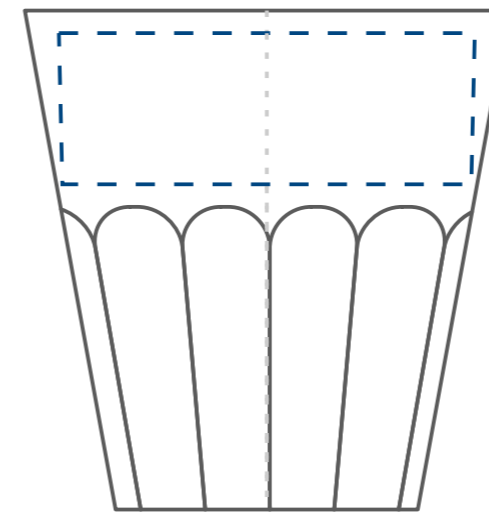

Standard
printing
area

Transfer print,
Sensitive Touch (sandblasting)
one / four-sided

55 x 20 mm

55 x 20 mm

55 x 20 mm

55 x 20 mm

dimensions
of the candle

minimum
burning time

paraffin

soy
wax

Standard
printing
area

Transfer print,
Sensitive Touch (sandblasting)
one / four-sided

70 x 30 mm

70 x 30 mm

70 x 30 mm

70 x 30 mm

dimensions
of the candle

minimum
burning time

paraffin

soy
wax

Standard
printing
area

Transfer print,
Sensitive Touch (sandblasting)
one / four-sided

70 x 45 mm

70 x 45 mm

70 x 45 mm

70 x 45 mm

dimensions
of the candle

minimum
burning time

paraffin

soy
wax