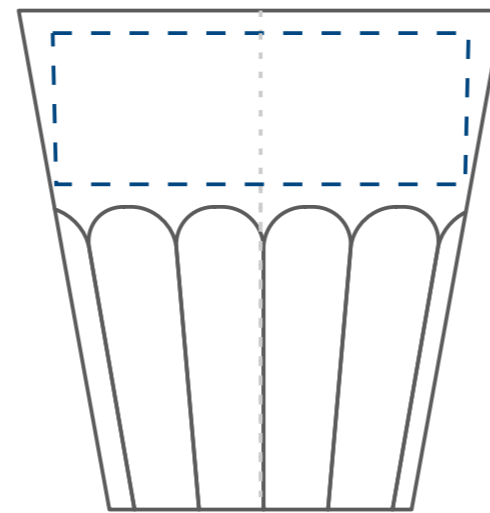

Standard
printing
area

Transfer print,
Sensitive Touch (sandblasting)
one / four-sided

55 x 20 mm

55 x 20 mm

55 x 20 mm

55 x 20 mm

dimensions
of the candle

minimum
burning time

paraffin

soy
wax

Standard
printing
area

Transfer print,
Sensitive Touch (sandblasting)
one / four-sided

70 x 30 mm

70 x 30 mm

70 x 30 mm

70 x 30 mm

dimensions
of the candle

minimum
burning time

paraffin

soy
wax

Standard
printing
area

Transfer print,
Sensitive Touch (sandblasting)
one / four-sided

70 x 45 mm

70 x 45 mm

70 x 45 mm

70 x 45 mm

dimensions
of the candle

minimum
burning time

paraffin

soy
wax