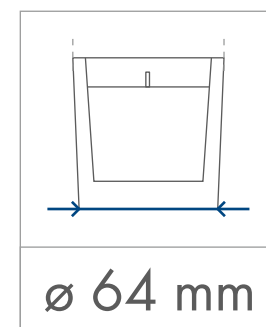

Lumena

Standard
printing
area

Transfer print,
Sensitive Touch (sandblasting)
one / two-sided

Transfer print wallpaper
230 x 80 mm

dimensions
of the candle

minimum
burning time

paraffin

soy
wax