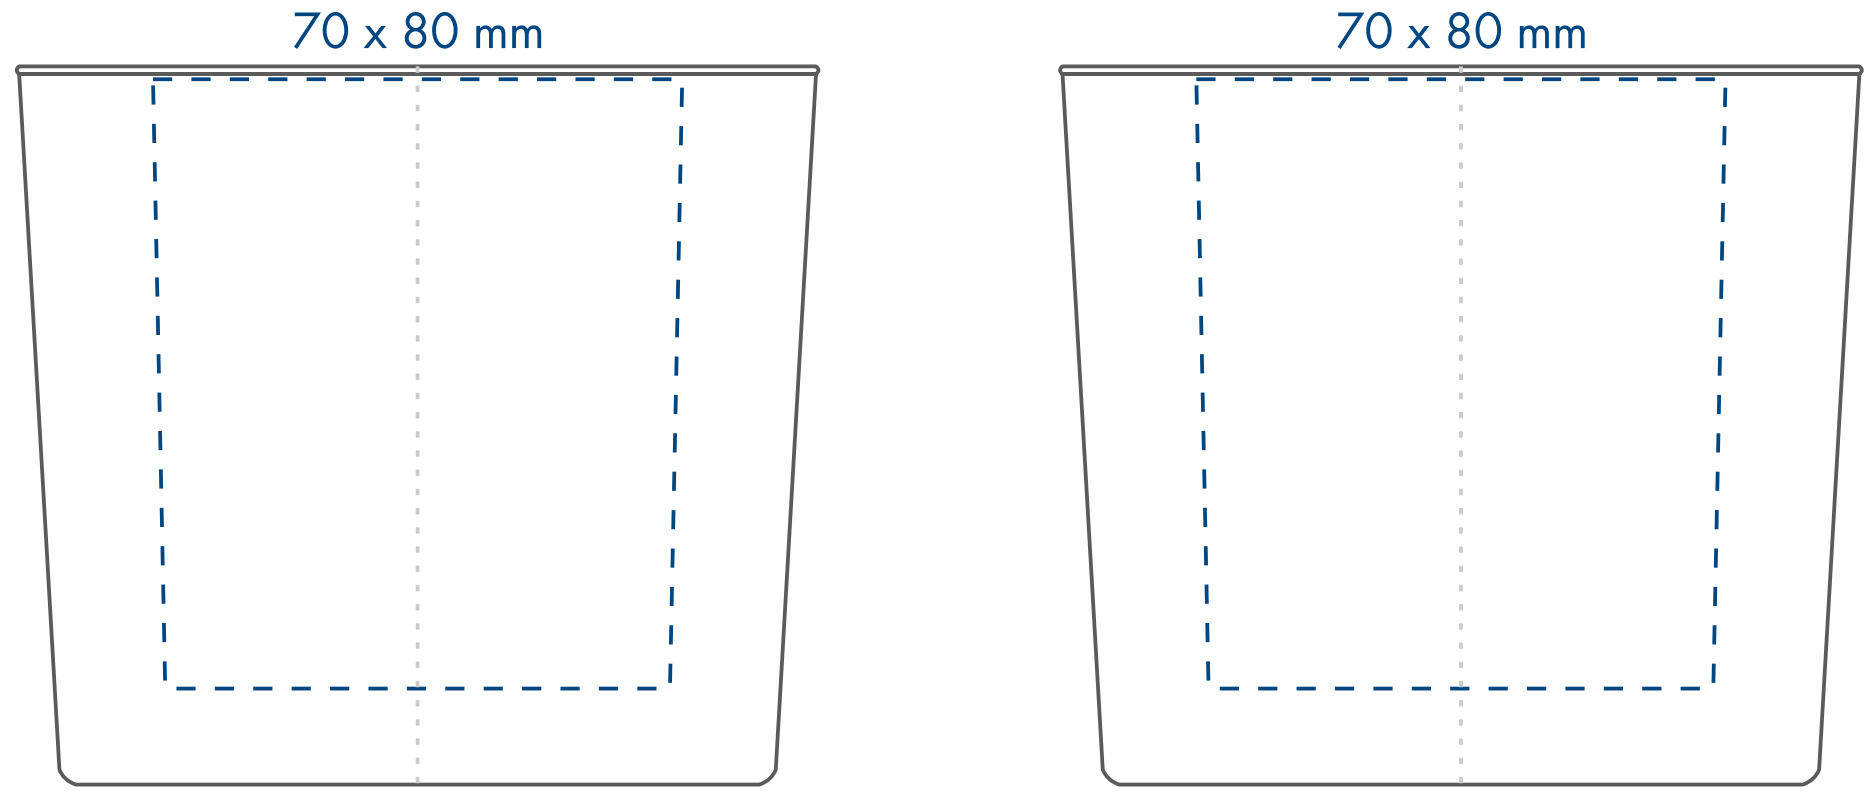

Lumena

Standard
printing
area

Transfer print,
Sensitive Touch (sandblasting)
one / two-sided

Transfer print wallpaper
230 x 80 mm

dimensions
of the candle

minimum
burning time

paraffin

soy
wax