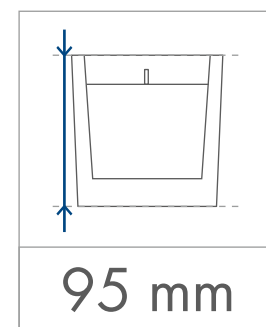

Lumena

Standard
printing
area

Transfer print,
Sensitive Touch (sandblasting)
one / two-sided

Transfer print wallpaper
230 x 80 mm

dimensions
of the candle

minimum
burning time

paraffin

soy
wax